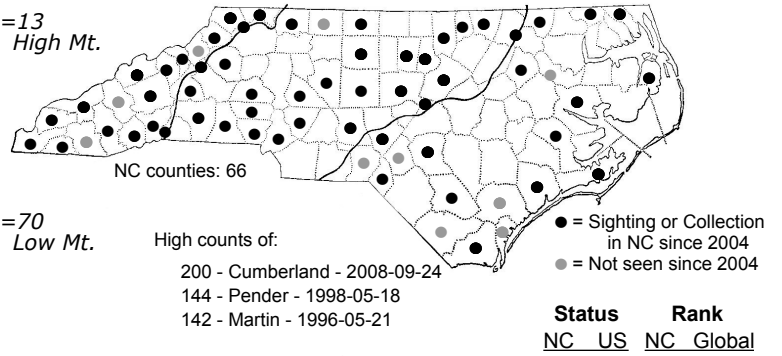

Malacosoma americana Eastern Tent Caterpillar Moth

FAMILY: Lasiocampidae SUBFAMILY: Lasiocampinae TRIBE: Lasiocampini
 TAXONOMIC_COMMENTS:

FIELD GUIDE DESCRIPTIONS: Covell (1984); Beadle and Leckie (2012)

ONLINE PHOTOS:

TECHNICAL DESCRIPTION, ADULTS:

TECHNICAL DESCRIPTION, IMMATURE STAGES:

ID COMMENTS:

DISTRIBUTION: Please refer to the dot map.

FLIGHT COMMENT: Please refer to the flight charts.

HABITAT:

FOOD: Larvae feed initially on members of the Rose family, including Apple, Cherry, and Hawthorn; many other species are used secondarily after the primary host have been defoliated (Wagner, 2005)