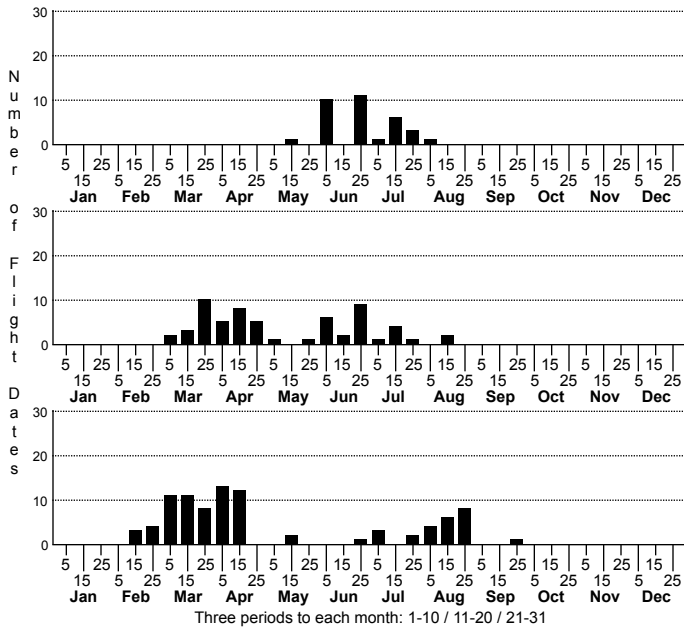

Symmerista albifrons White-headed Prominent

FAMILY: Notodontidae SUBFAMILY: Nystalinae TRIBE:
 TAXONOMIC_COMMENTS:

FIELD GUIDE DESCRIPTIONS: Covell (1984); Beadle and Leckie (2012)

ONLINE PHOTOS:

TECHNICAL DESCRIPTION, ADULTS:

TECHNICAL DESCRIPTION, IMMATURE STAGES:

ID COMMENTS:

DISTRIBUTION: Please refer to the dot map.

FLIGHT COMMENT: Please refer to the flight charts.

HABITAT: We have records from most types of hardwood forests but with the majority from bottomlands or mesic slopes.