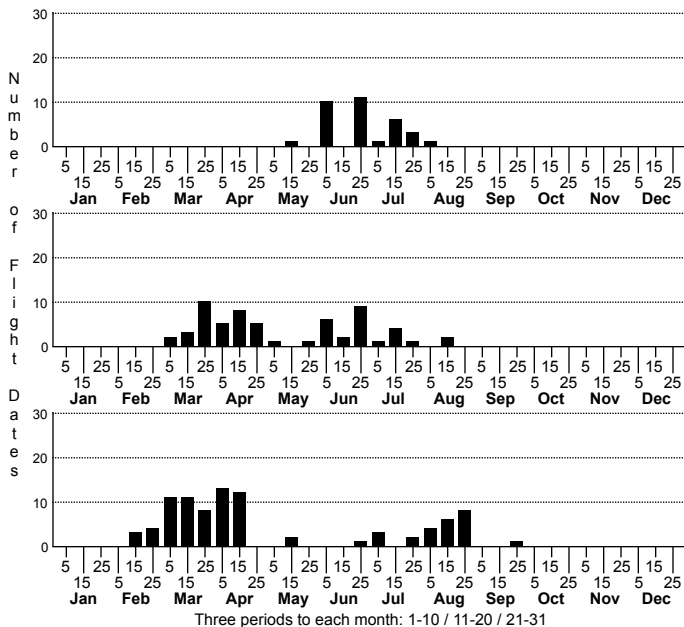

Symmerista albifrons White-headed Prominent

FAMILY: Notodontidae SUBFAMILY: Nystalinae TRIBE:
 TAXONOMIC_COMMENTS:

FIELD GUIDE DESCRIPTIONS: Covell (1984); Beadle and Leckie (2012)

ONLINE PHOTOS:

TECHNICAL DESCRIPTION, ADULTS:

TECHNICAL DESCRIPTION, IMMATURE STAGES:

ID COMMENTS:

DISTRIBUTION: Please refer to the dot map.

FLIGHT COMMENT: Please refer to the flight charts.

HABITAT: We have records from most types of hardwood forests but with the majority from bottomlands or mesic slopes.