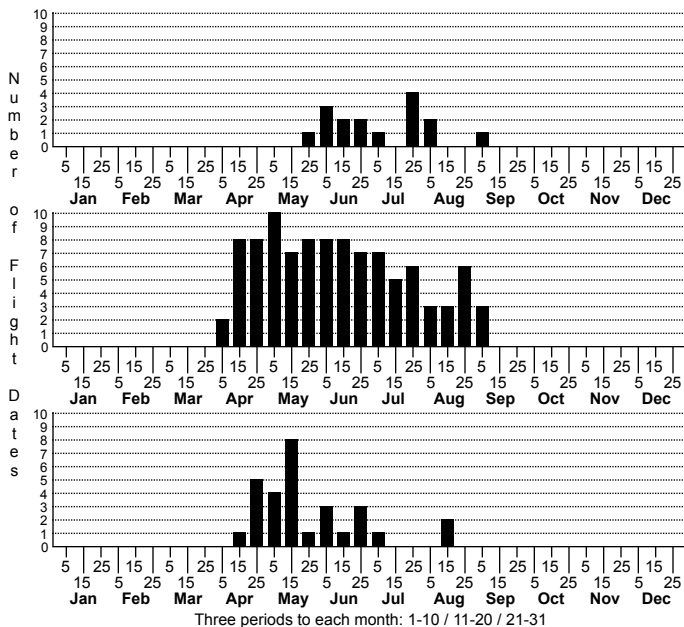

*Dasylophia thyatiroides* Gray-patched Prominent

FAMILY: Notodontidae SUBFAMILY: Nystalinae TRIBE:  
 TAXONOMIC\_COMMENTS:

FIELD GUIDE DESCRIPTIONS: Covell (1984); Beadle and Leckie (2012)

ONLINE PHOTOS:

TECHNICAL DESCRIPTION, ADULTS:

TECHNICAL DESCRIPTION, IMMATURE STAGES:

ID COMMENTS:

DISTRIBUTION: Please refer to the dot map.

FLIGHT COMMENT: Please refer to the flight charts.

HABITAT: Our records come almost entirely from stands of mesic hardwood forests.