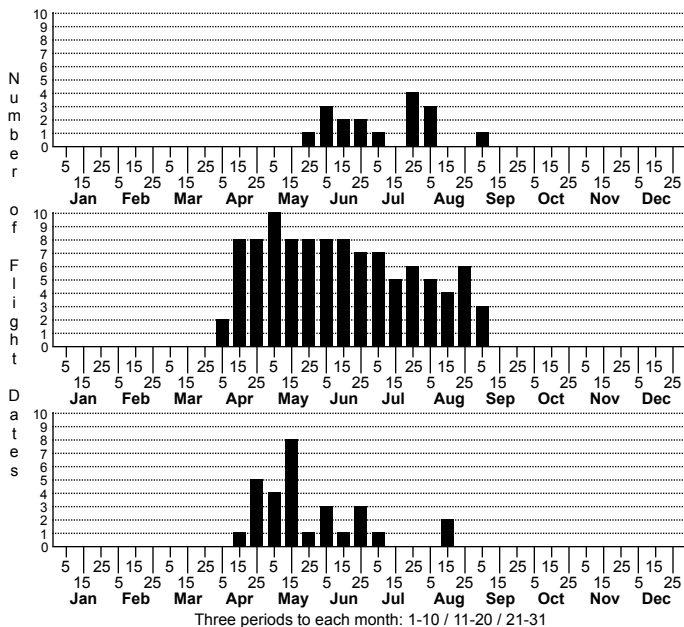

Dasylophia thyatiroides Gray-patched Prominent

FAMILY: Notodontidae SUBFAMILY: Nystalinae TRIBE:
 TAXONOMIC_COMMENTS:

FIELD GUIDE DESCRIPTIONS: Covell (1984); Beadle and Leckie (2012)

ONLINE PHOTOS:

TECHNICAL DESCRIPTION, ADULTS: