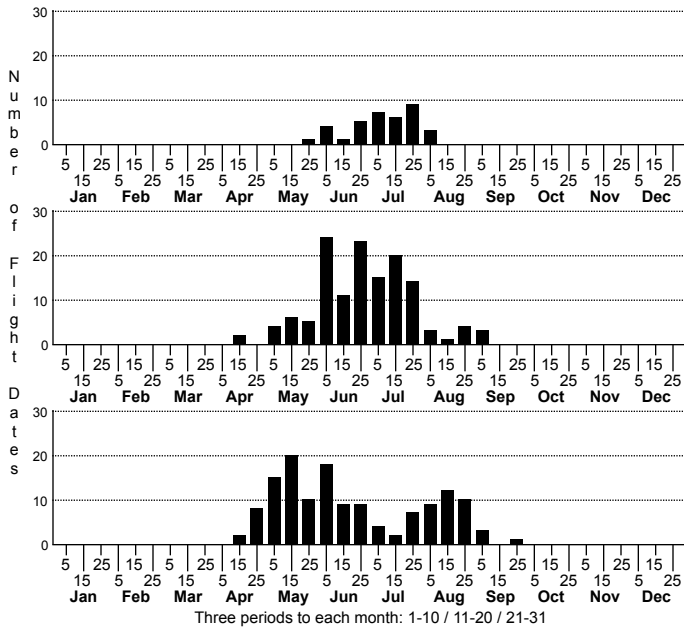

*Macrurocampa marthesia* Mottled Prominent

FAMILY: Notodontidae SUBFAMILY: Heterocampinae TRIBE:  
 TAXONOMIC\_COMMENTS:

FIELD GUIDE DESCRIPTIONS: Covell (1984); Beadle and Leckie (2012)

ONLINE PHOTOS:

TECHNICAL DESCRIPTION, ADULTS:

TECHNICAL DESCRIPTION, IMMATURE STAGES:

ID COMMENTS:

DISTRIBUTION: Please refer to the dot map.

FLIGHT COMMENT: Please refer to the flight charts.

HABITAT:

FOOD: Larvae feed on oaks and other members of the Fagaceae (Wagner et al., 2011); also reported on maple and poplar but possible in error