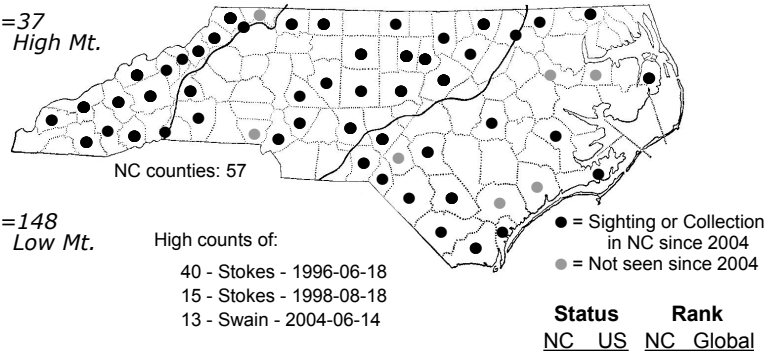

Macrurocampa marthesia Mottled Prominent

FAMILY: Notodontidae SUBFAMILY: Heterocampinae TRIBE:
TAXONOMIC_COMMENTS:

FIELD GUIDE DESCRIPTIONS: Covell (1984); Beadle and Leckie (2012)

ONLINE PHOTOS:

TECHNICAL DESCRIPTION, ADULTS:

TECHNICAL DESCRIPTION, IMMATURE STAGES:

ID COMMENTS:

DISTRIBUTION: Please refer to the dot map.

FLIGHT COMMENT: Please refer to the flight charts.

HABITAT:

FOOD: Larvae feed on oaks and other members of the Fagaceae (Wagner et al., 2011); also reported on maple and poplar but possible in error

OBSERVATION_METHODS:

NATURAL HERITAGE PROGRAM RANKS: G5 S5

STATE PROTECTION: Has no legal protection, although permits are required to collect it on state parks and other public lands.

COMMENTS: