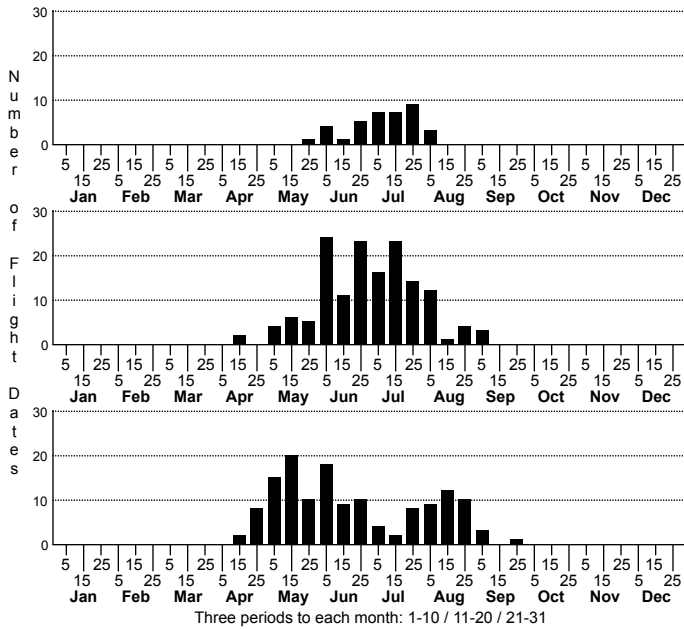

Macrurocampa marthesia Mottled Prominent

FAMILY: Notodontidae SUBFAMILY: Heterocampinae TRIBE:
TAXONOMIC_COMMENTS:

FIELD GUIDE DESCRIPTIONS: Covell (1984); Beadle and Leckie (2012)

ONLINE PHOTOS:

TECHNICAL DESCRIPTION, ADULTS:

TECHNICAL DESCRIPTION, IMMATURE STAGES:

ID COMMENTS:

DISTRIBUTION: Please refer to the dot map.

FLIGHT COMMENT: Please refer to the flight charts.

HABITAT:

FOOD: Larvae feed on oaks and other members of the Fagaceae (Wagner et al., 2011); also reported on maple and poplar but possible in error