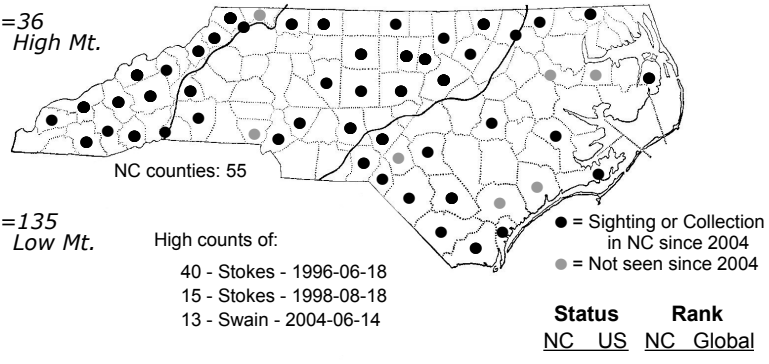

*Macrurocampa marthesia* Mottled Prominent

FAMILY: Notodontidae SUBFAMILY: Heterocampinae TRIBE:  
 TAXONOMIC\_COMMENTS:

FIELD GUIDE DESCRIPTIONS: Covell (1984); Beadle and Leckie (2012)

ONLINE PHOTOS:

TECHNICAL DESCRIPTION, ADULTS:

TECHNICAL DESCRIPTION, IMMATURE STAGES:

ID COMMENTS:

DISTRIBUTION: Please refer to the dot map.

FLIGHT COMMENT: Please refer to the flight charts.

HABITAT:

FOOD: Larvae feed on oaks and other members of the Fagaceae (Wagner et al., 2011); also reported on maple and poplar but possible in error