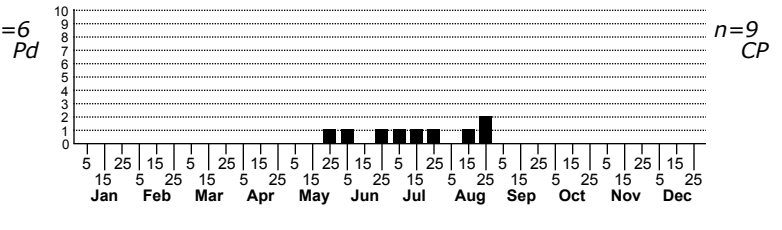

Schizura matheri No common name

FAMILY: Notodontidae SUBFAMILY: Heterocampinae TRIBE:
 TAXONOMIC_COMMENTS:

FIELD GUIDE DESCRIPTIONS:
 ONLINE PHOTOS:
 TECHNICAL DESCRIPTION, ADULTS:
 TECHNICAL DESCRIPTION, IMMATURE STAGES:

ID COMMENTS:

DISTRIBUTION: Please refer to the dot map.

FLIGHT COMMENT: Please refer to the flight charts.

HABITAT:

FOOD: The hosts plants have apparently not been recorded.

OBSERVATION_METHODS:

NATURAL HERITAGE PROGRAM RANKS: GU S1S2