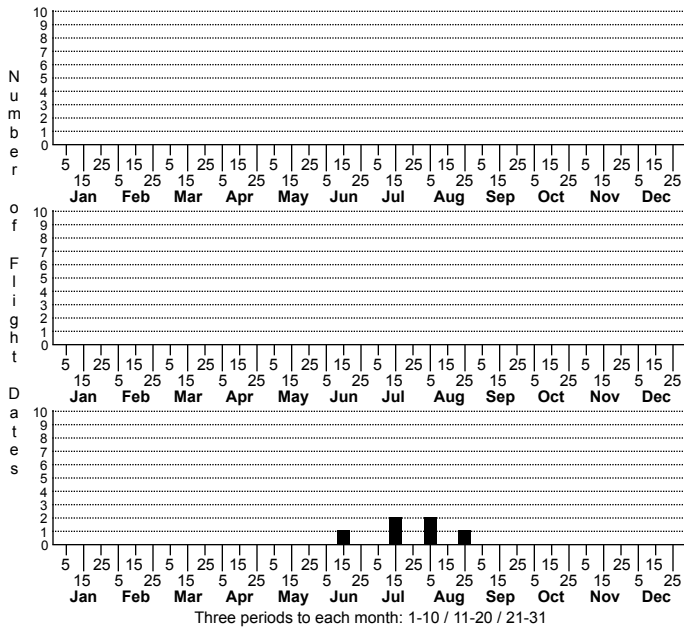

Schizura matheri No common name

FAMILY: Notodontidae SUBFAMILY: Heterocampinae TRIBE:
 TAXONOMIC_COMMENTS:

FIELD GUIDE DESCRIPTIONS:
 ONLINE PHOTOS:
 TECHNICAL DESCRIPTION, ADULTS:
 TECHNICAL DESCRIPTION, IMMATURE STAGES:

ID COMMENTS:

DISTRIBUTION: Please refer to the dot map.

FLIGHT COMMENT: Please refer to the flight charts.

HABITAT:

FOOD: The hosts plants have apparently not been recorded.

OBSERVATION_METHODS:

NATURAL HERITAGE PROGRAM RANKS: GU S1S2