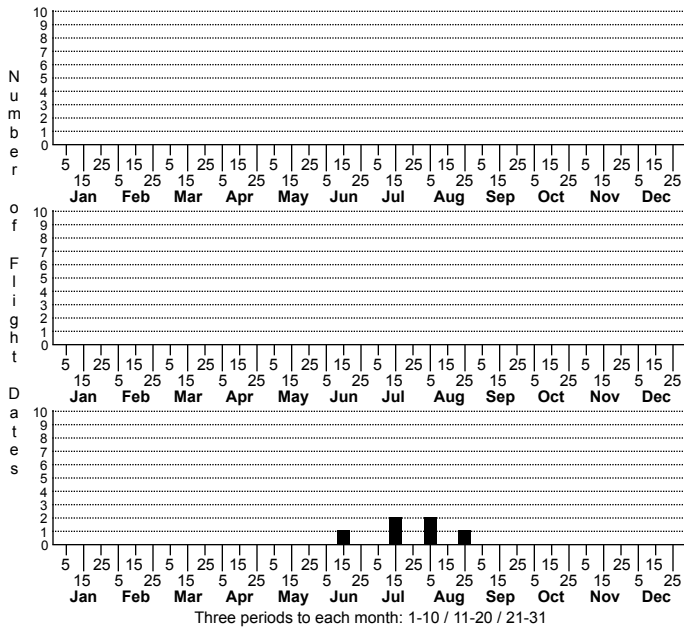

*Schizura matheri* No common name

FAMILY: Notodontidae SUBFAMILY: Heterocampinae TRIBE:  
 TAXONOMIC\_COMMENTS:

FIELD GUIDE DESCRIPTIONS:  
 ONLINE PHOTOS:  
 TECHNICAL DESCRIPTION, ADULTS:  
 TECHNICAL DESCRIPTION, IMMATURE STAGES:

ID COMMENTS:

DISTRIBUTION: Please refer to the dot map.

FLIGHT COMMENT: Please refer to the flight charts.

HABITAT:

FOOD: The hosts plants have apparently not been recorded.

OBSERVATION\_METHODS:

NATURAL HERITAGE PROGRAM RANKS: GU S1S2