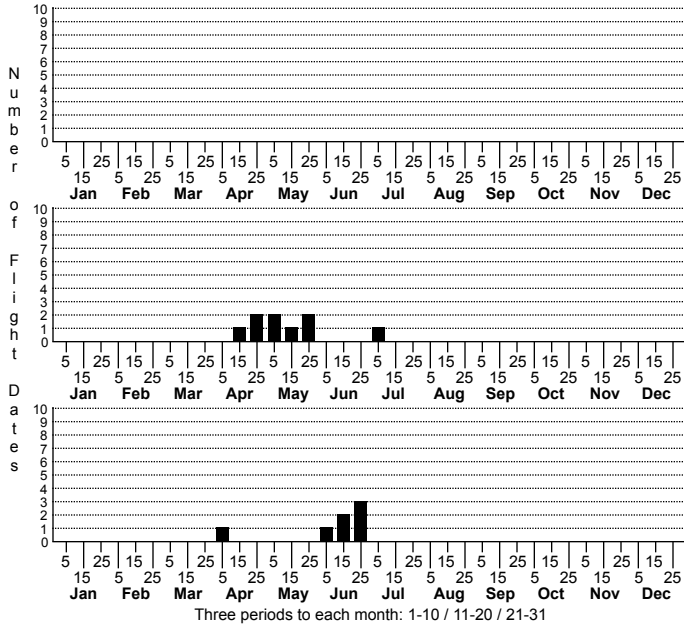

Phyllonorycter unidentified species No common name

FAMILY: Gracillariidae SUBFAMILY: Lithocolletinae TRIBE: [Lithocolletini]
 TAXONOMIC_COMMENTS:

FIELD GUIDE DESCRIPTIONS:
 ONLINE PHOTOS:
 TECHNICAL DESCRIPTION, ADULTS:
 TECHNICAL DESCRIPTION, IMMATURE STAGES: