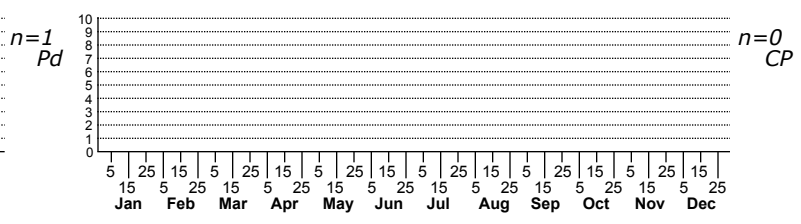

Phyllonorycter New Species one No common name

FAMILY: Gracillariidae SUBFAMILY: TRIBE:
 TAXONOMIC_COMMENTS:

FIELD GUIDE DESCRIPTIONS:
 ONLINE PHOTOS:
 TECHNICAL DESCRIPTION, ADULTS:
 TECHNICAL DESCRIPTION, IMMATURE STAGES: