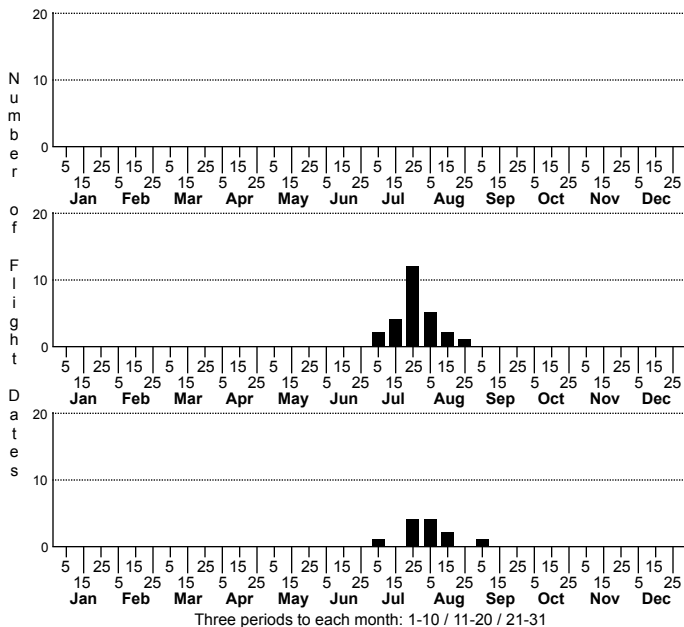

Crambidia xanthocorpa Yellow-bodied Lichen Moth

FAMILY: Erebiidae SUBFAMILY: Arctiinae TRIBE: Lithosiini

TAXONOMIC COMMENTS: One of eleven named species in this genus that occur in North America north of Mexico (Lafontaine and Schmidt, 2010, 2015), of which six been recorded in North Carolina (several others are still undescribed)

FIELD GUIDE DESCRIPTIONS:

ONLINE PHOTOS:

TECHNICAL DESCRIPTION, ADULTS:

TECHNICAL DESCRIPTION, IMMATURE STAGES:

ID COMMENTS:

DISTRIBUTION: Please refer to the dot map.

FLIGHT COMMENT: Please refer to the flight charts.