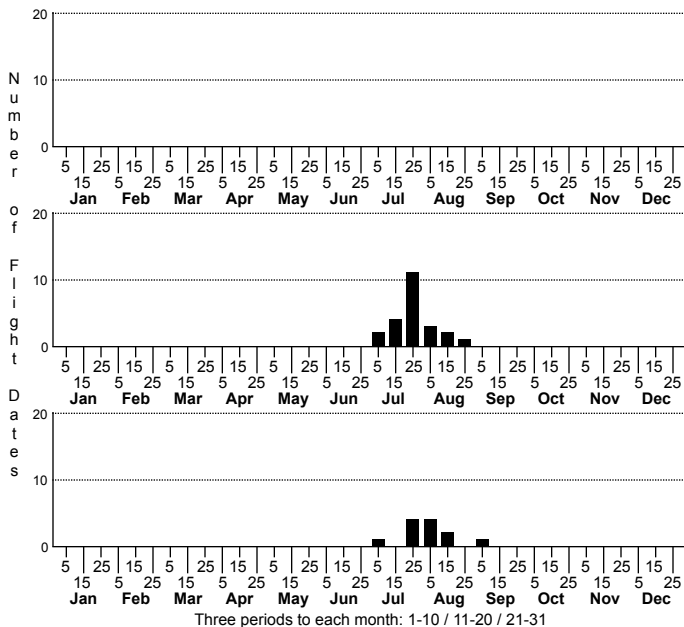

Crambidia xanthocorpa No common name

FAMILY: Erebiidae SUBFAMILY: Arctiinae TRIBE: Lithosiini
 TAXONOMIC COMMENTS: One of eleven named species in this genus that occur in North America north of Mexico (Lafontaine and Schmidt, 2010, 2015), of which six been recorded in North Carolina (several others are still undescribed)

FIELD GUIDE DESCRIPTIONS:
 ONLINE PHOTOS:
 TECHNICAL DESCRIPTION, ADULTS:
 TECHNICAL DESCRIPTION, IMMATURE STAGES:

ID COMMENTS:

DISTRIBUTION: Please refer to the dot map.

FLIGHT COMMENT: Please refer to the flight charts.