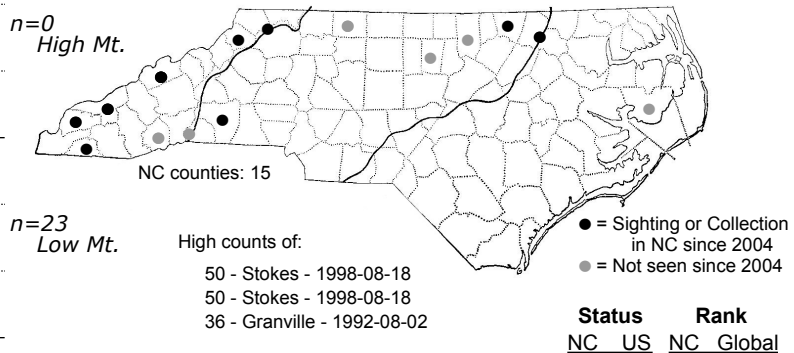

Crambidia xanthocorpa No common name

FAMILY: Erebiidae SUBFAMILY: Arctiinae TRIBE: Lithosiini
 TAXONOMIC COMMENTS: One of eleven named species in this genus that occur in North America north of Mexico (Lafontaine and Schmidt, 2010, 2015), of which six been recorded in North Carolina (several others are still undescribed)