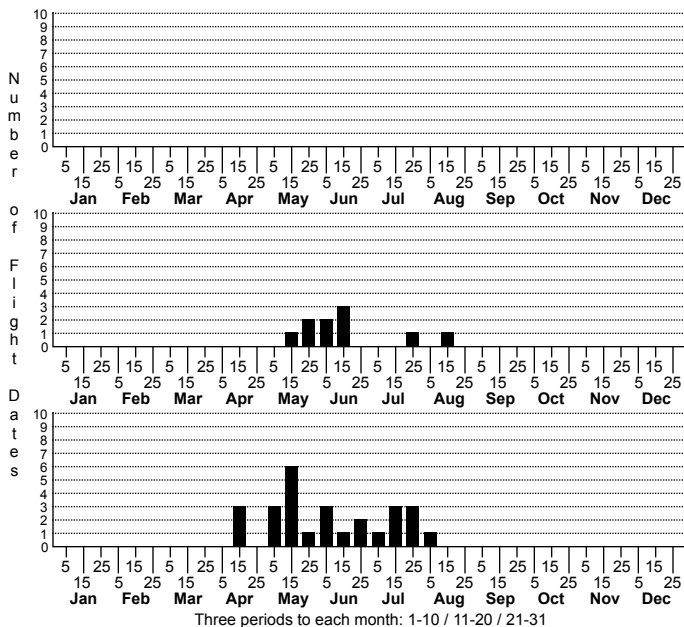

Spilosoma unidentified species No common name

FAMILY: Erebiidae SUBFAMILY: Arctiinae TRIBE: Arctiini
 TAXONOMIC_COMMENTS:

FIELD GUIDE DESCRIPTIONS:
 ONLINE PHOTOS:
 TECHNICAL DESCRIPTION, ADULTS:
 TECHNICAL DESCRIPTION, IMMATURE STAGES: