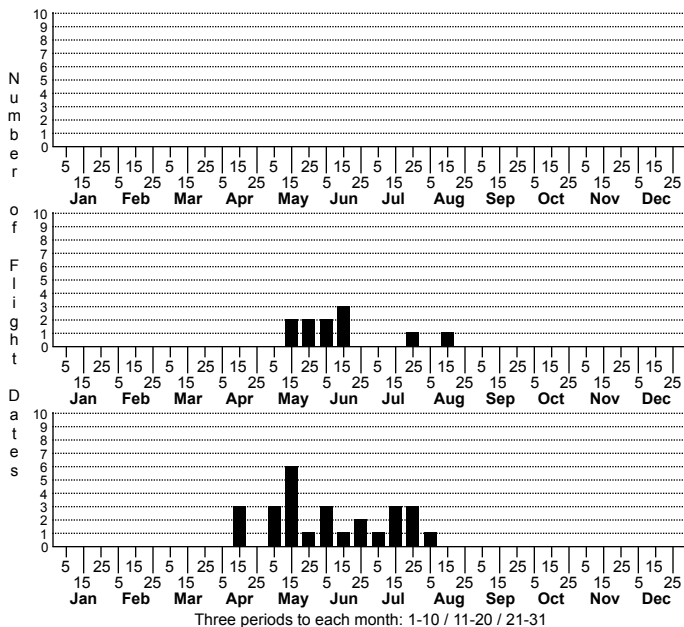

Spilosoma unidentified species No common name

FAMILY: Erebiidae SUBFAMILY: Arctiinae TRIBE: Arctiini
 TAXONOMIC_COMMENTS:

FIELD GUIDE DESCRIPTIONS:
 ONLINE PHOTOS:
 TECHNICAL DESCRIPTION, ADULTS:
 TECHNICAL DESCRIPTION, IMMATURE STAGES: