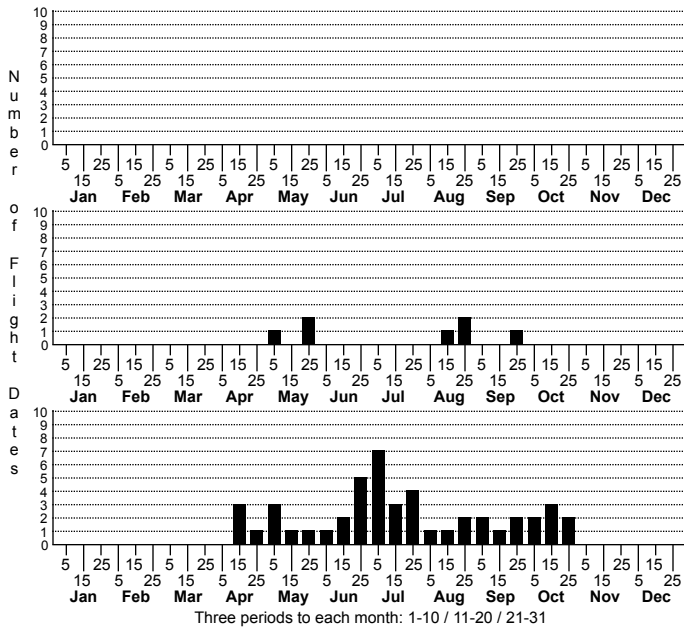

Apantesis unidentified species No common name

n=0 High Mt.

n=7 Low Mt.

High counts of:
 5 - Guilford - 2020-10-21
 2 - Guilford - 2019-04-23
 2 - Orange - 2019-08-31

Status	Rank
NC	US
NC	Global

FAMILY: Erebiidae SUBFAMILY: Arctiinae TRIBE: Arctiini
 TAXONOMIC_COMMENTS:

FIELD GUIDE DESCRIPTIONS:
 ONLINE PHOTOS:
 TECHNICAL DESCRIPTION, ADULTS:
 TECHNICAL DESCRIPTION, IMMATURE STAGES:

ID COMMENTS:

DISTRIBUTION: Please refer to the dot map.
 FLIGHT COMMENT: Please refer to the flight charts.