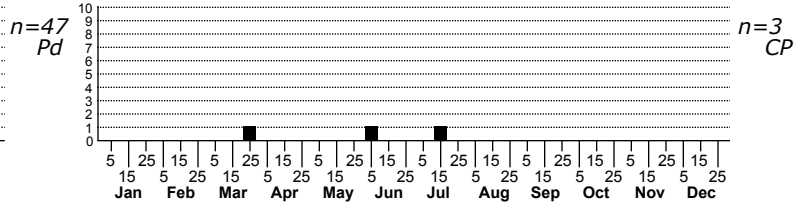

Apantesis unidentified species No common name

n=0 High Mt.

n=7 Low Mt.

High counts of:
 5 - Guilford - 2020-10-21
 2 - Guilford - 2019-04-23
 2 - Orange - 2019-08-31

Status	Rank
NC	US
NC	Global

FAMILY: Erebiidae SUBFAMILY: Arctiinae TRIBE: Arctiini
 TAXONOMIC_COMMENTS:

FIELD GUIDE DESCRIPTIONS:
 ONLINE PHOTOS:
 TECHNICAL DESCRIPTION, ADULTS:
 TECHNICAL DESCRIPTION, IMMATURE STAGES:

ID COMMENTS:

DISTRIBUTION: Please refer to the dot map.
 FLIGHT COMMENT: Please refer to the flight charts.