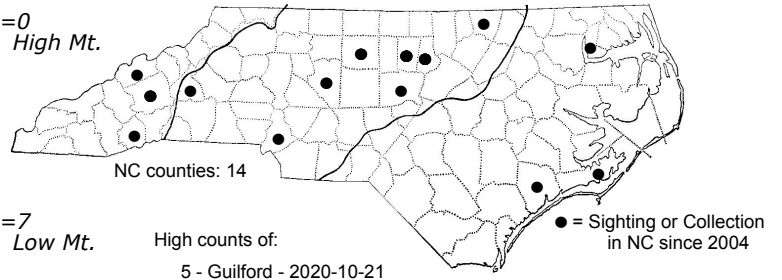

Apantesis unidentified species No common name

n=0 High Mt.

n=7 Low Mt.

High counts of:
 5 - Guilford - 2020-10-21
 2 - Guilford - 2019-04-23
 2 - Orange - 2019-08-31

Status	Rank
NC	US
NC	Global

FAMILY: Erebiidae SUBFAMILY: Arctiinae TRIBE: Arctiini
 TAXONOMIC_COMMENTS: