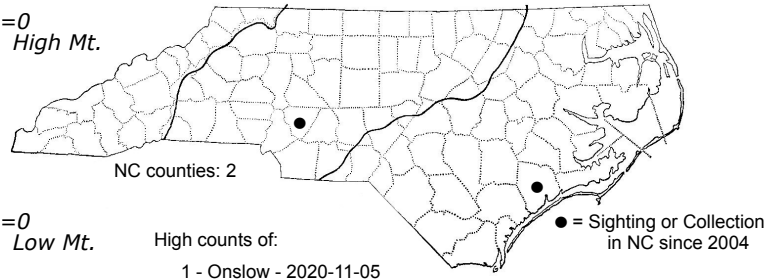

Simplicia cornicalis No common name

High counts of:
 1 - Onslow - 2020-11-05
 1 - Cabarrus - 2012-05-07

Status	Rank
NC	US
NC	Global

FAMILY: Erebidae SUBFAMILY: Herminiinae TRIBE:
 TAXONOMIC_COMMENTS:

FIELD GUIDE DESCRIPTIONS:
 ONLINE PHOTOS:
 TECHNICAL DESCRIPTION, ADULTS:
 TECHNICAL DESCRIPTION, IMMATURE STAGES: