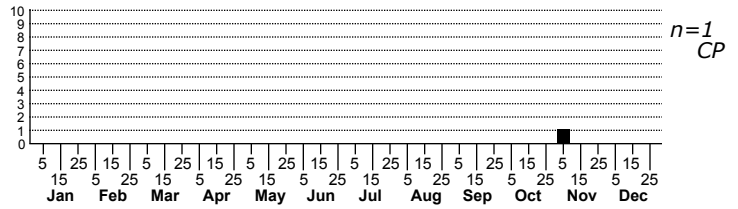

Simplicia cornicalis Magas Fruit-borer

High counts of:
 1 - Onslow - 2020-11-05
 1 - Cabarrus - 2012-05-07

Status	Rank
NC	US
NC	Global

FAMILY: Erebidae SUBFAMILY: Herminiinae TRIBE:
 TAXONOMIC_COMMENTS:

FIELD GUIDE DESCRIPTIONS:
 ONLINE PHOTOS:
 TECHNICAL DESCRIPTION, ADULTS:
 TECHNICAL DESCRIPTION, IMMATURE STAGES: