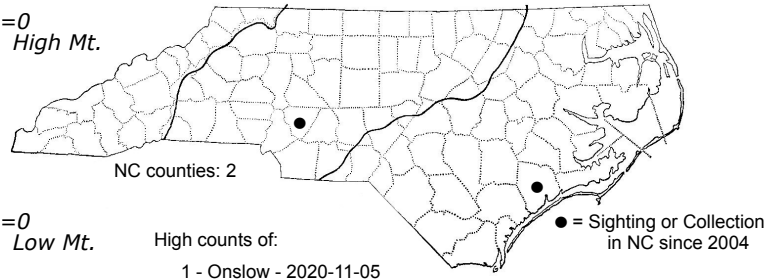

Simplicia cornicalis Magas Fruit-borer

High counts of:
 1 - Onslow - 2020-11-05
 1 - Cabarrus - 2012-05-07

Status	Rank
NC	US
NC	Global

FAMILY: Erebidae SUBFAMILY: Herminiinae TRIBE:
 TAXONOMIC_COMMENTS:

FIELD GUIDE DESCRIPTIONS:
 ONLINE PHOTOS:
 TECHNICAL DESCRIPTION, ADULTS:
 TECHNICAL DESCRIPTION, IMMATURE STAGES: