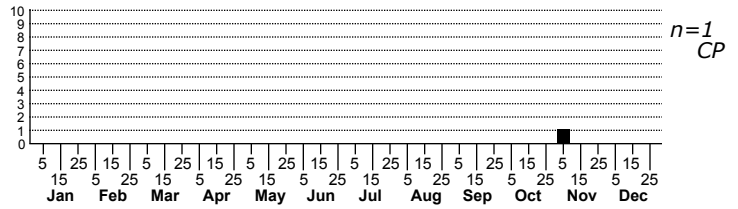

Simplicia cornicalis No common name

High counts of:
 1 - Onslow - 2020-11-05
 1 - Cabarrus - 2012-05-07

Status	Rank
NC	US
NC	Global

FAMILY: Erebidae SUBFAMILY: Herminiinae TRIBE:
 TAXONOMIC_COMMENTS:

FIELD GUIDE DESCRIPTIONS:
 ONLINE PHOTOS:
 TECHNICAL DESCRIPTION, ADULTS:
 TECHNICAL DESCRIPTION, IMMATURE STAGES: