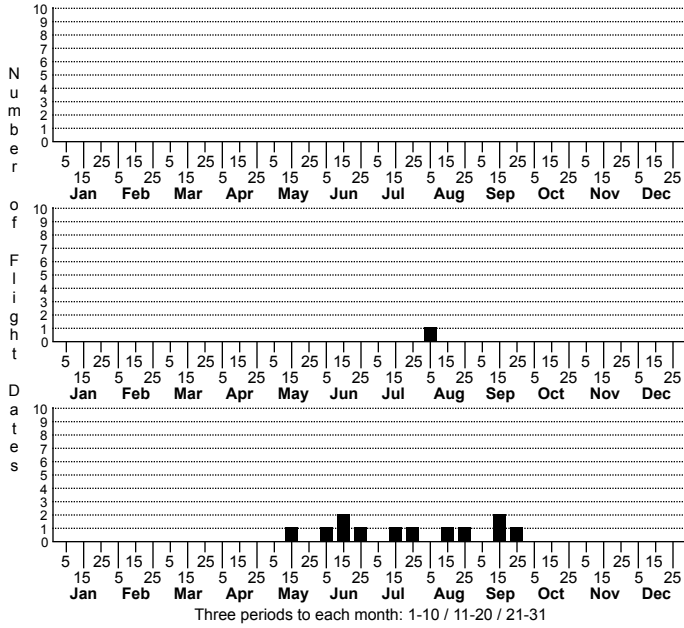

*Renia unidentified species* No common name

n=0  
High Mt.

n=1  
Low Mt.

High counts of:  
 2 - Guilford - 2020-06-25  
 1 - Warren - 2010-08-30  
 1 - Wake - 2021-05-19

Status	Rank
NC	US
NC	Global

n=12  
Pd

n=2  
CP

FAMILY: Erebidae SUBFAMILY: Herminiinae TRIBE:  
 TAXONOMIC\_COMMENTS:

FIELD GUIDE DESCRIPTIONS:  
 ONLINE PHOTOS:  
 TECHNICAL DESCRIPTION, ADULTS:  
 TECHNICAL DESCRIPTION, IMMATURE STAGES:

ID COMMENTS: