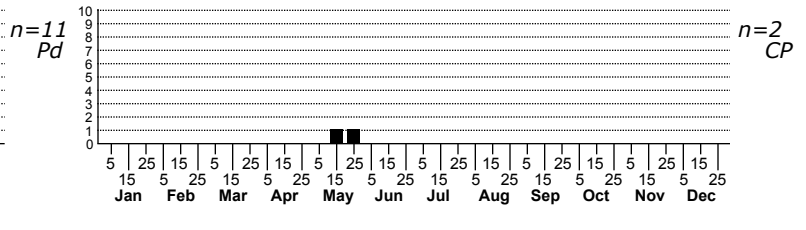

*Renia unidentified species* No common name

FAMILY: Erebiidae SUBFAMILY: Herminiinae TRIBE:  
TAXONOMIC\_COMMENTS:

FIELD GUIDE DESCRIPTIONS:  
ONLINE PHOTOS:  
TECHNICAL DESCRIPTION, ADULTS:  
TECHNICAL DESCRIPTION, IMMATURE STAGES: