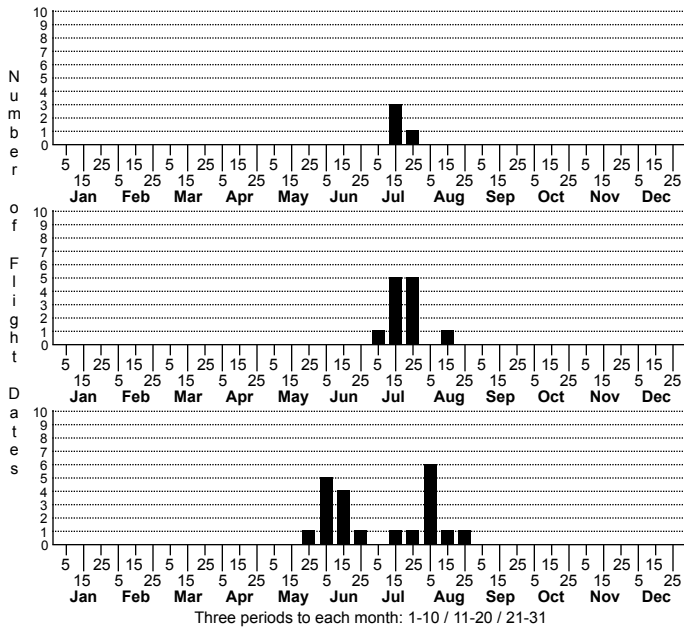

Dyspyralis puncticosta Spot-edged Dyspyralis Moth

FAMILY: Erebidae SUBFAMILY: Hypenodinae TRIBE:
TAXONOMIC_COMMENTS:

FIELD GUIDE DESCRIPTIONS: Beadle and Leckie (2012)

ONLINE PHOTOS:

TECHNICAL DESCRIPTION, ADULTS:

TECHNICAL DESCRIPTION, IMMATURE STAGES:

ID COMMENTS:

DISTRIBUTION: Please refer to the dot map.

FLIGHT COMMENT: Please refer to the flight charts.

HABITAT: Our records come from hardwoods forests, including bottomlands, mesic slopes, and dry ridges