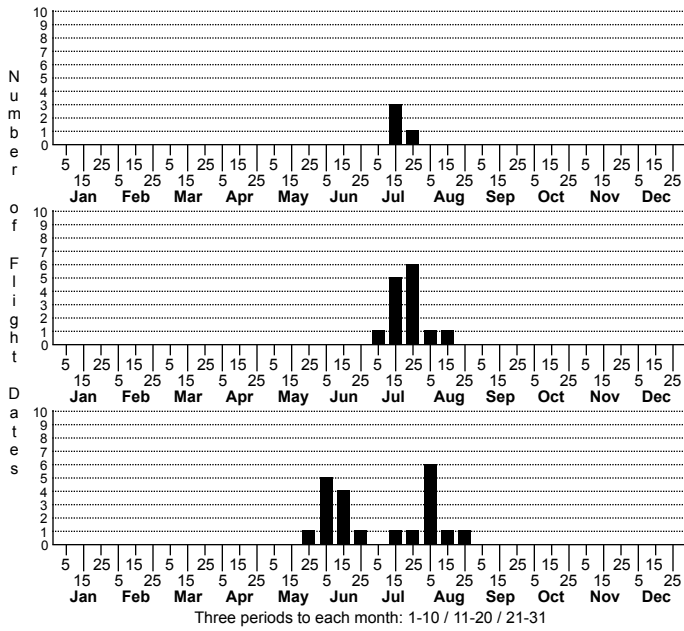

Dyspyralis puncticosta Spot-edged Dyspyralis

FAMILY: Erebidae SUBFAMILY: Hypenodinae TRIBE:
TAXONOMIC_COMMENTS:

FIELD GUIDE DESCRIPTIONS: Beadle and Leckie (2012)

ONLINE PHOTOS:

TECHNICAL DESCRIPTION, ADULTS:

TECHNICAL DESCRIPTION, IMMATURE STAGES:

ID COMMENTS:

DISTRIBUTION: Please refer to the dot map.

FLIGHT COMMENT: Please refer to the flight charts.

HABITAT: Our records come from hardwoods forests, including bottomlands, mesic slopes, and dry ridges