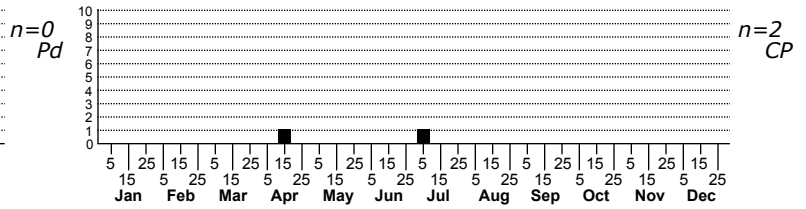

Sigela basipunctaria Wavy False Pug

High counts of:
 1 - Carteret - 2020-07-06
 1 - Carteret - 2021-04-12

Status	Rank
NC	US
NC	Global

FAMILY: Erebiidae SUBFAMILY: Scolecocampinae TRIBE:
 TAXONOMIC_COMMENTS:

FIELD GUIDE DESCRIPTIONS:
 ONLINE PHOTOS:
 TECHNICAL DESCRIPTION, ADULTS:
 TECHNICAL DESCRIPTION, IMMATURE STAGES:

ID COMMENTS:

DISTRIBUTION: Please refer to the dot map.

FLIGHT COMMENT: Please refer to the flight charts.