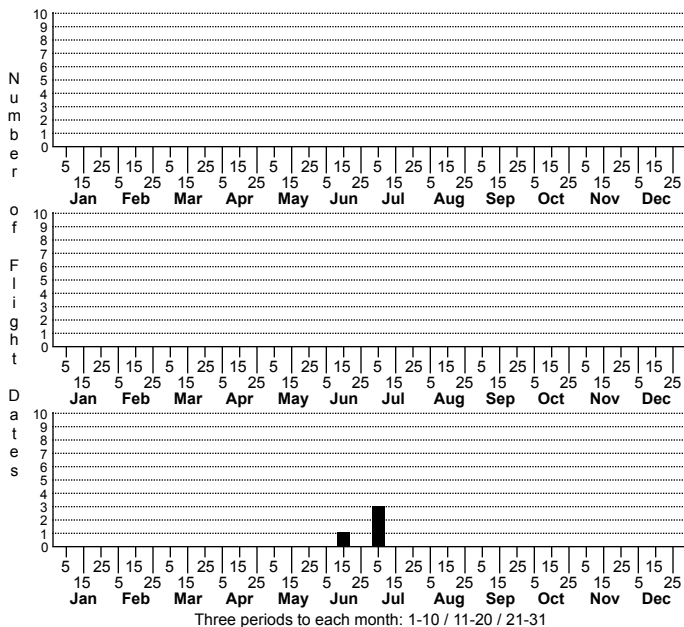

Pangrapta New Species 2 No common name

High counts of:
 7 - Randolph - 2010-07-01
 5 - Randolph - 2010-07-01
 4 - Randolph - 2010-07-01

Status	Rank
NC	US
NC	Global

FAMILY: Erebidae SUBFAMILY: Pangraptinae TRIBE:
 TAXONOMIC_COMMENTS:

FIELD GUIDE DESCRIPTIONS:
 ONLINE PHOTOS:
 TECHNICAL DESCRIPTION, ADULTS:
 TECHNICAL DESCRIPTION, IMMATURE STAGES:

ID COMMENTS:

DISTRIBUTION: Please refer to the dot map.

FLIGHT COMMENT: Please refer to the flight charts.