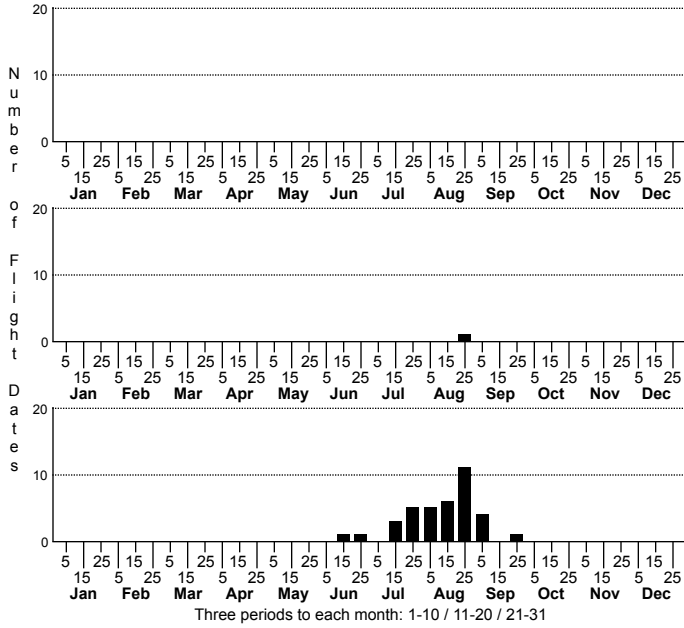

Gabara unidentified species No common name

High counts of:
 10 - Guilford - 2019-08-18
 10 - Guilford - 2020-09-01
 8 - Guilford - 2019-08-06

Status	Rank
<u>NC</u>	<u>US</u>
<u>NC</u>	<u>Global</u>

FAMILY: Erebiidae SUBFAMILY: Scolecampa TRIBE:
 TAXONOMIC_COMMENTS:

FIELD GUIDE DESCRIPTIONS:
 ONLINE PHOTOS:
 TECHNICAL DESCRIPTION, ADULTS:
 TECHNICAL DESCRIPTION, IMMATURE STAGES:

ID COMMENTS:

DISTRIBUTION: Please refer to the dot map.

FLIGHT COMMENT: Please refer to the flight charts.