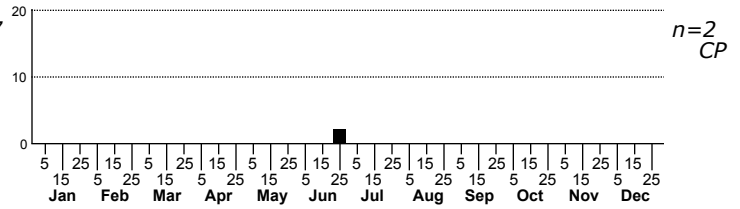

Gabara unidentified species No common name

High counts of:
 10 - Guilford - 2019-08-18
 10 - Guilford - 2020-09-01
 8 - Guilford - 2019-08-06

Status	Rank
<u>NC</u>	<u>US</u>
<u>NC</u>	<u>Global</u>

FAMILY: Erebiidae SUBFAMILY: Scolecampa TRIBE:
 TAXONOMIC_COMMENTS:

FIELD GUIDE DESCRIPTIONS:
 ONLINE PHOTOS:
 TECHNICAL DESCRIPTION, ADULTS:
 TECHNICAL DESCRIPTION, IMMATURE STAGES:

ID COMMENTS:

DISTRIBUTION: Please refer to the dot map.

FLIGHT COMMENT: Please refer to the flight charts.