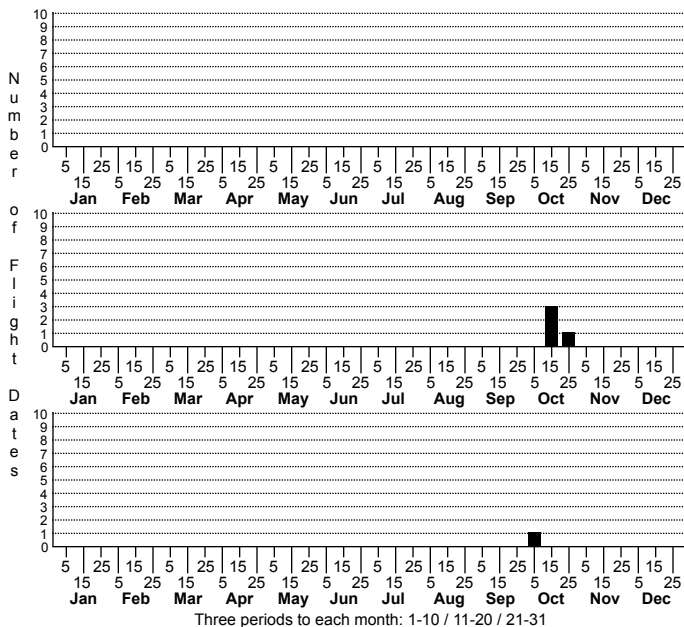

Anomis illita Okra Leafworm Moth

FAMILY: Erebidae SUBFAMILY: Scoliopteryginae TRIBE: Anomini
 TAXONOMIC_COMMENTS:

FIELD GUIDE DESCRIPTIONS:
 ONLINE PHOTOS:
 TECHNICAL DESCRIPTION, ADULTS:
 TECHNICAL DESCRIPTION, IMMATURE STAGES:

ID COMMENTS:

DISTRIBUTION: Please refer to the dot map.

FLIGHT COMMENT: Please refer to the flight charts.

HABITAT:

FOOD: Larvae feed on a large number of species in the Malvaceae (Robinson et al., 2011). We do not have any feeding records in North Carolina.

OBSERVATION_METHODS:

NATURAL HERITAGE PROGRAM RANKS:

STATE PROTECTION: Has no legal protection, although permits are required to collect it on state parks and other public lands.

COMMENTS: This species is widespread in both the Old World and New World Tropics. It is probably a rare migrant in our area