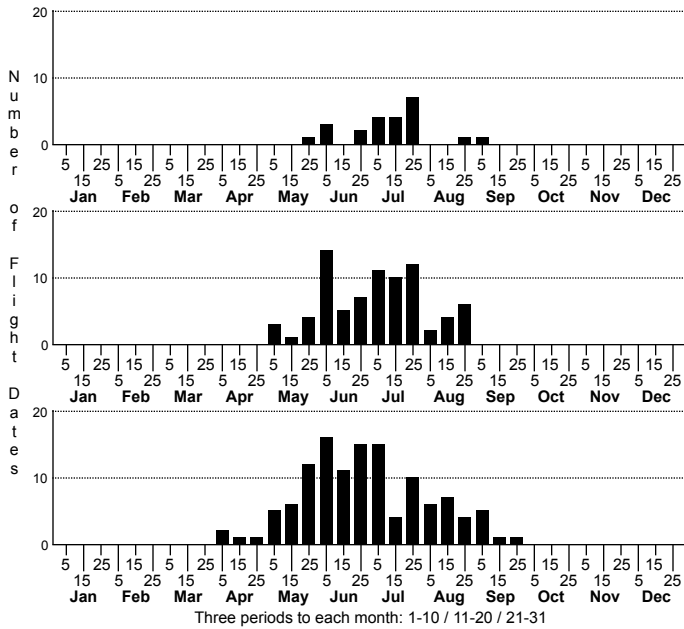

*Panopoda carneicosta* Brown Panopoda Moth

FAMILY: Erebidae SUBFAMILY: Eulepidotinae TRIBE: Panopodini  
 TAXONOMIC\_COMMENTS:

FIELD GUIDE DESCRIPTIONS: Covell (1984); Beadle and Leckie (2012)

ONLINE PHOTOS: