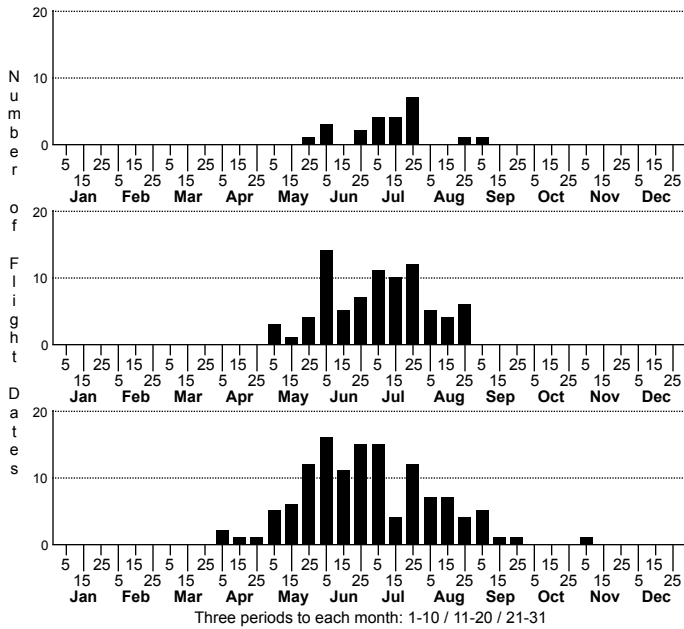

*Panopoda carneicosta* Brown Panopoda Moth

FAMILY: Erebidae SUBFAMILY: Eulepidotinae TRIBE: Panopodini  
 TAXONOMIC\_COMMENTS:

FIELD GUIDE DESCRIPTIONS: Covell (1984); Beadle and Leckie (2012)

ONLINE PHOTOS: