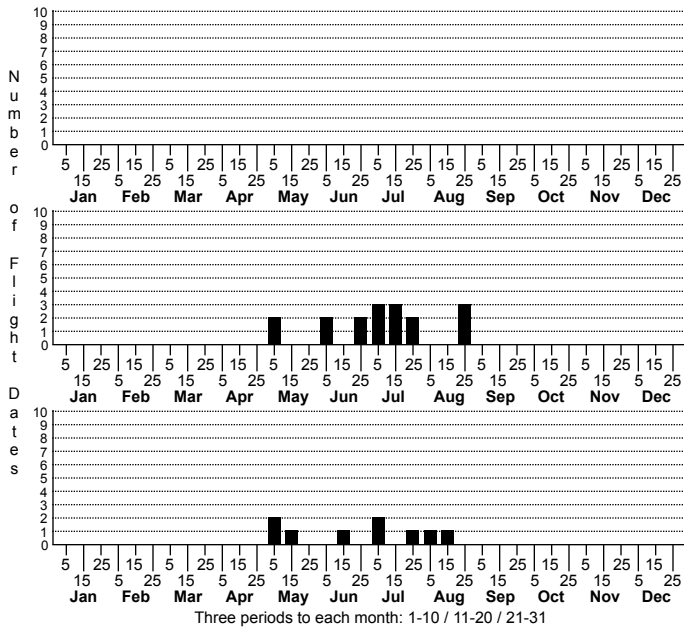

Drasteria grandirena Figure-seven Moth

FAMILY: Erebidae SUBFAMILY: Erebinae TRIBE: Melipotini
 TAXONOMIC_COMMENTS:

FIELD GUIDE DESCRIPTIONS: Covell (1984); Beadle and Leckie (2012)

ONLINE PHOTOS:

TECHNICAL DESCRIPTION, ADULTS:

TECHNICAL DESCRIPTION, IMMATURE STAGES:

ID COMMENTS:

DISTRIBUTION: Please refer to the dot map.

FLIGHT COMMENT: Please refer to the flight charts.

HABITAT:

FOOD: Larvae are monophagous on Witch-Hazel (Wagner et al., 2011)