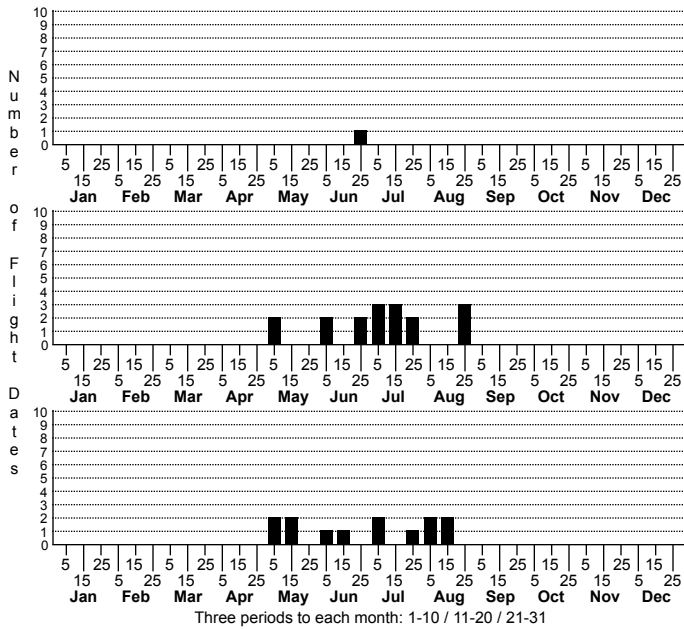

*Drasteria grandirena* Figure-seven Moth

FAMILY: Erebidae SUBFAMILY: Erebinae TRIBE: Melipotini  
 TAXONOMIC\_COMMENTS:

FIELD GUIDE DESCRIPTIONS: Covell (1984); Beadle and Leckie (2012)

ONLINE PHOTOS:

TECHNICAL DESCRIPTION, ADULTS:

TECHNICAL DESCRIPTION, IMMATURE STAGES:

ID COMMENTS:

DISTRIBUTION: Please refer to the dot map.

FLIGHT COMMENT: Please refer to the flight charts.

HABITAT:

FOOD: Larvae are monophagous on Witch-Hazel (Wagner et al., 2011)