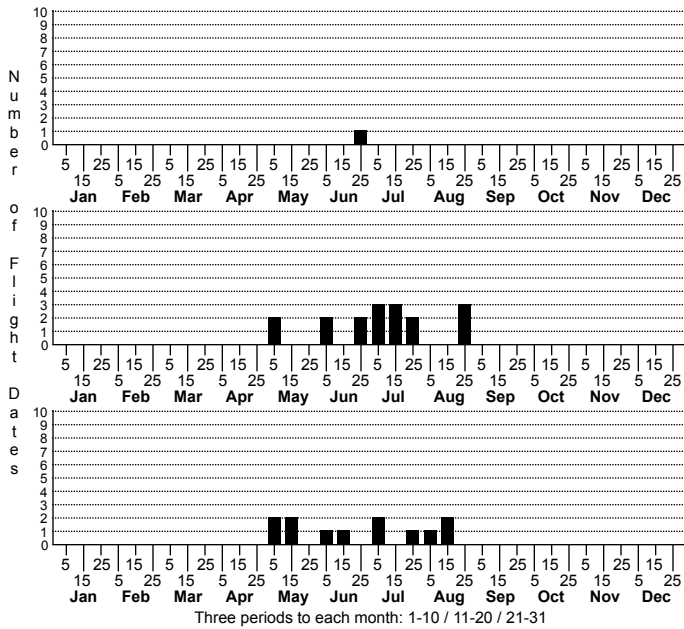

Drasteria grandirena Figure-seven Moth

FAMILY: Erebidae SUBFAMILY: Erebinae TRIBE: Melipotini
 TAXONOMIC_COMMENTS:

FIELD GUIDE DESCRIPTIONS: Covell (1984); Beadle and Leckie (2012)

ONLINE PHOTOS:

TECHNICAL DESCRIPTION, ADULTS:

TECHNICAL DESCRIPTION, IMMATURE STAGES:

ID COMMENTS:

DISTRIBUTION: Please refer to the dot map.

FLIGHT COMMENT: Please refer to the flight charts.

HABITAT:

FOOD: Larvae are monophagous on Witch-Hazel (Wagner et al., 2011)