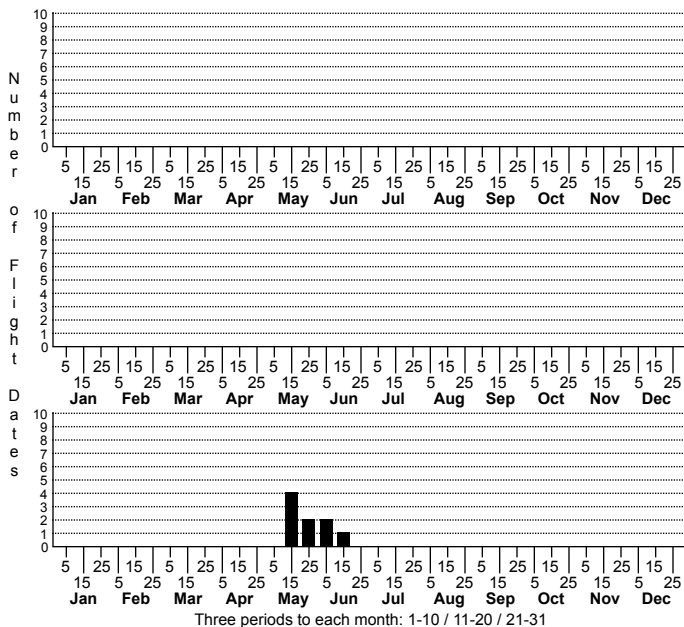

Zale new species near buchholzi No common name

FAMILY: Erebiidae SUBFAMILY: Erebiinae TRIBE: Ophiuini
 TAXONOMIC_COMMENTS:

FIELD GUIDE DESCRIPTIONS:
 ONLINE PHOTOS:
 TECHNICAL DESCRIPTION, ADULTS:
 TECHNICAL DESCRIPTION, IMMATURE STAGES: