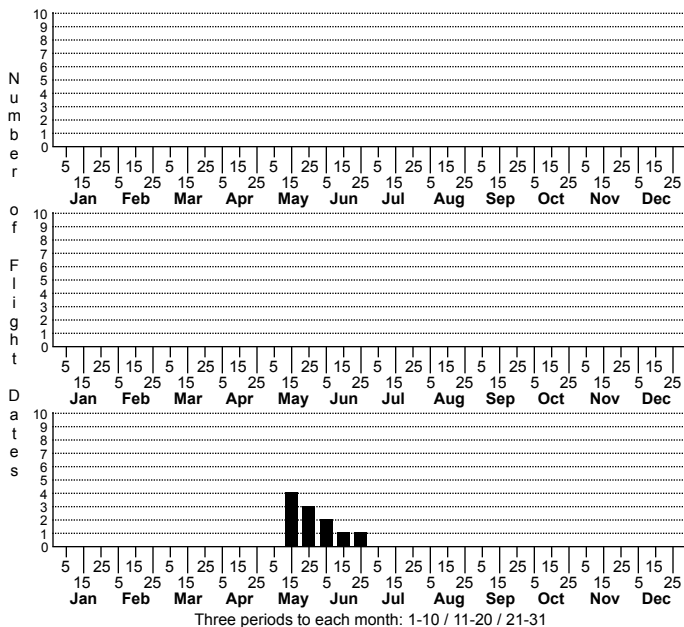

Zale new species near buchholzi No common name

FAMILY: Erebidae SUBFAMILY: Erebinae TRIBE: Ophiusini
 TAXONOMIC_COMMENTS:

FIELD GUIDE DESCRIPTIONS:
 ONLINE PHOTOS:
 TECHNICAL DESCRIPTION, ADULTS:
 TECHNICAL DESCRIPTION, IMMATURE STAGES: