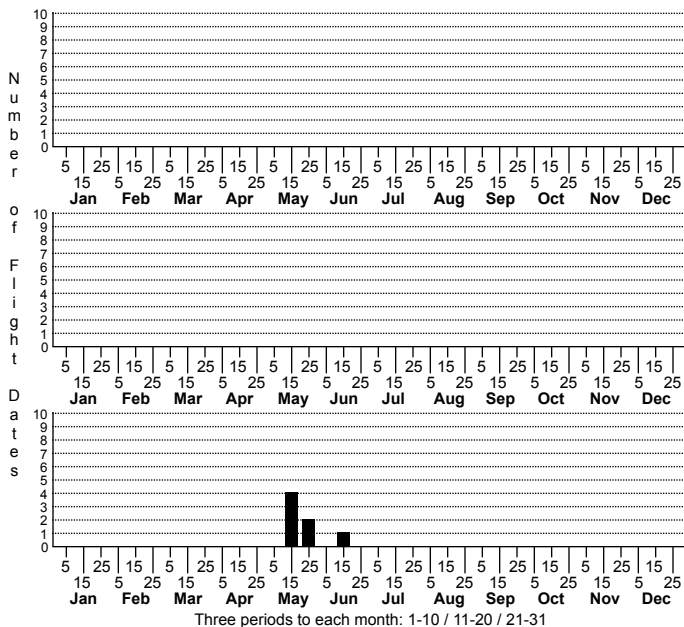

Zale new species near buchholzi No common name

FAMILY: Erebiidae SUBFAMILY: Erebiinae TRIBE: Ophiuini
 TAXONOMIC_COMMENTS:

FIELD GUIDE DESCRIPTIONS:
 ONLINE PHOTOS:
 TECHNICAL DESCRIPTION, ADULTS:
 TECHNICAL DESCRIPTION, IMMATURE STAGES: