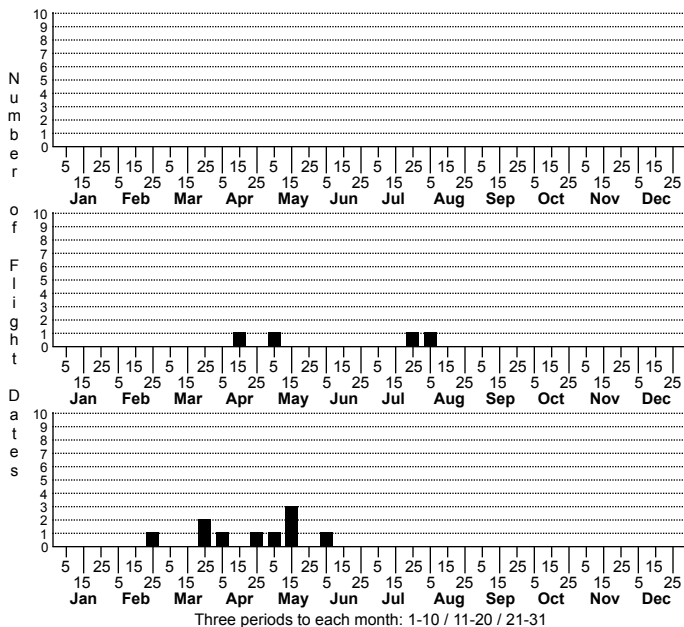

Zale unidentified species No common name

FAMILY: Erebidae SUBFAMILY: Erebinae TRIBE: Ophiusini
 TAXONOMIC_COMMENTS:

FIELD GUIDE DESCRIPTIONS:
 ONLINE PHOTOS:
 TECHNICAL DESCRIPTION, ADULTS:
 TECHNICAL DESCRIPTION, IMMATURE STAGES: