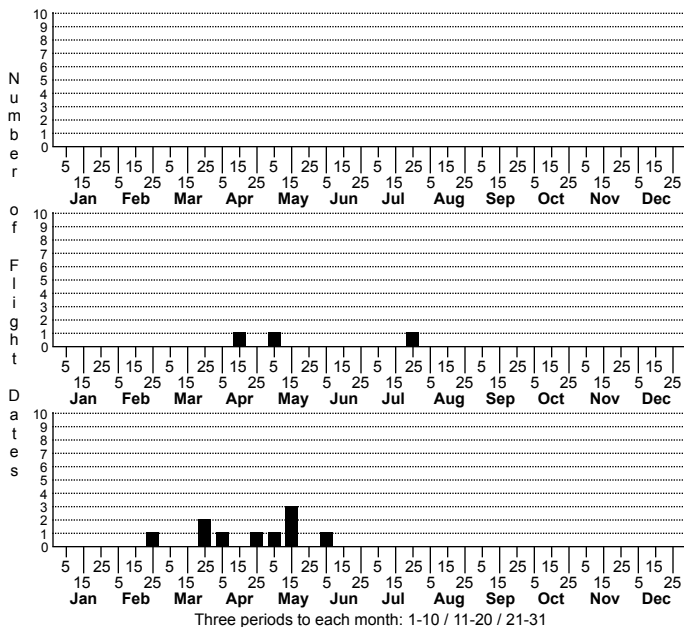

*Zale unidentified species* No common name

FAMILY: Erebidae SUBFAMILY: Erebinae TRIBE: Ophiusini  
TAXONOMIC\_COMMENTS:

FIELD GUIDE DESCRIPTIONS:  
ONLINE PHOTOS:  
TECHNICAL DESCRIPTION, ADULTS:  
TECHNICAL DESCRIPTION, IMMATURE STAGES: