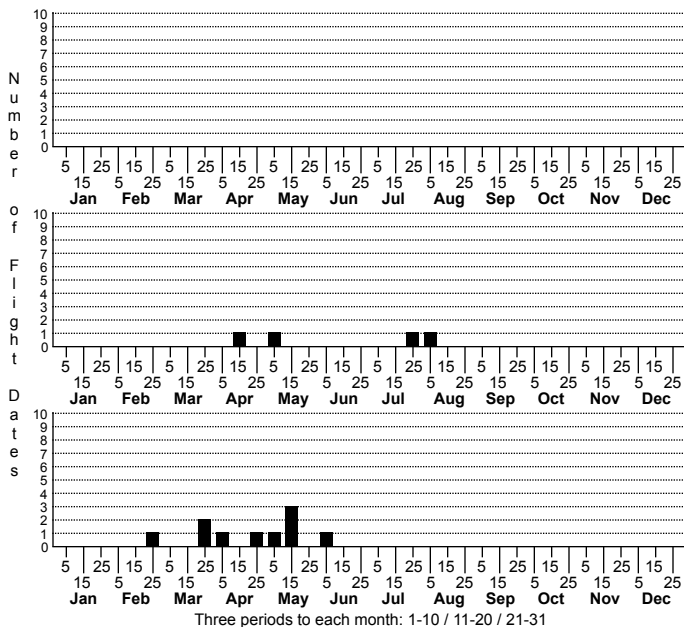

*Zale unidentified species* No common name

FAMILY: Erebiidae SUBFAMILY: Erebiinae TRIBE: Ophiuini  
 TAXONOMIC\_COMMENTS:

FIELD GUIDE DESCRIPTIONS:  
 ONLINE PHOTOS:  
 TECHNICAL DESCRIPTION, ADULTS:  
 TECHNICAL DESCRIPTION, IMMATURE STAGES: