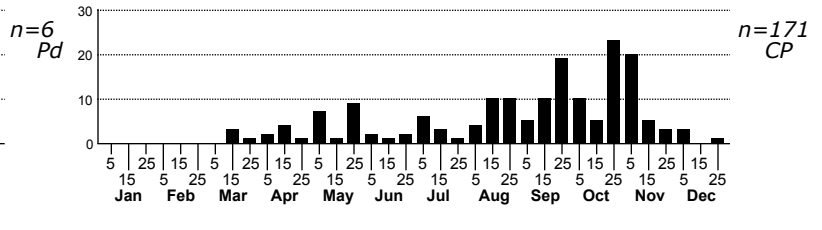

Mocis marcida Withered Mocis Moth

FAMILY: Erebidae SUBFAMILY: Erebinae TRIBE: Euclidiini
 TAXONOMIC_COMMENTS:

FIELD GUIDE DESCRIPTIONS: Covell (1984)

ONLINE PHOTOS:

TECHNICAL DESCRIPTION, ADULTS:

TECHNICAL DESCRIPTION, IMMATURE STAGES:

ID COMMENTS: The postmedian is offset at the fold (Forbes, 1954)

DISTRIBUTION: Please refer to the dot map.

FLIGHT COMMENT: Please refer to the flight charts.

HABITAT:

FOOD: Larvae feed on grasses (Wagner et al., 2011)