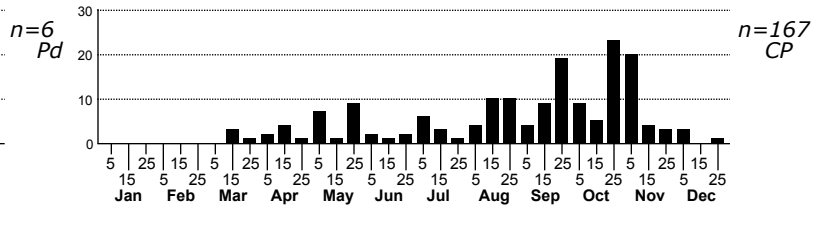

Mocis marcida Withered Mocis Moth

FAMILY: Erebidae SUBFAMILY: Erebinae TRIBE: Euclidiini
 TAXONOMIC_COMMENTS:

FIELD GUIDE DESCRIPTIONS: Covell (1984)

ONLINE PHOTOS:

TECHNICAL DESCRIPTION, ADULTS:

TECHNICAL DESCRIPTION, IMMATURE STAGES:

ID COMMENTS: The postmedian is offset at the fold (Forbes, 1954)

DISTRIBUTION: Please refer to the dot map.

FLIGHT COMMENT: Please refer to the flight charts.

HABITAT:

FOOD: Larvae feed on grasses (Wagner et al., 2011)