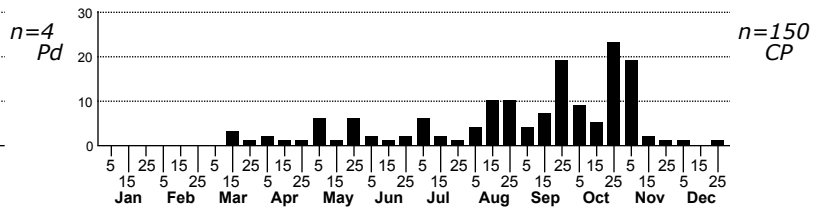

Mocis marcida Withered Mocis Moth

FAMILY: Erebidae SUBFAMILY: Erebinae TRIBE: Euclidiini
 TAXONOMIC_COMMENTS:

FIELD GUIDE DESCRIPTIONS: Covell (1984)

ONLINE PHOTOS:

TECHNICAL DESCRIPTION, ADULTS:

TECHNICAL DESCRIPTION, IMMATURE STAGES:

ID COMMENTS: The postmedian is offset at the fold (Forbes, 1954)

DISTRIBUTION: Please refer to the dot map.

FLIGHT COMMENT: Please refer to the flight charts.

HABITAT:

FOOD: Larvae feed on grasses (Wagner et al., 2011)