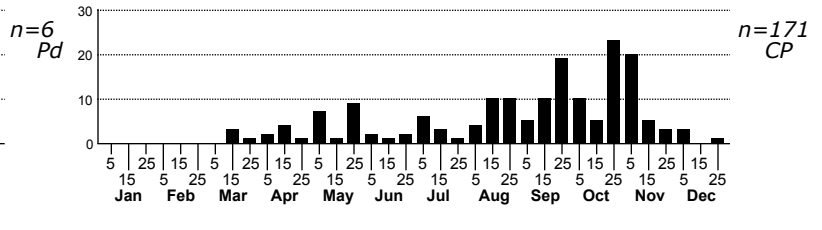

*Mocis marcida* Withered Mocis Moth

FAMILY: Erebidae SUBFAMILY: Erebinae TRIBE: Euclidiini  
 TAXONOMIC\_COMMENTS:

FIELD GUIDE DESCRIPTIONS: Covell (1984)

ONLINE PHOTOS:

TECHNICAL DESCRIPTION, ADULTS:

TECHNICAL DESCRIPTION, IMMATURE STAGES:

ID COMMENTS: The postmedian is offset at the fold (Forbes, 1954)

DISTRIBUTION: Please refer to the dot map.

FLIGHT COMMENT: Please refer to the flight charts.

HABITAT:

FOOD: Larvae feed on grasses (Wagner et al., 2011)