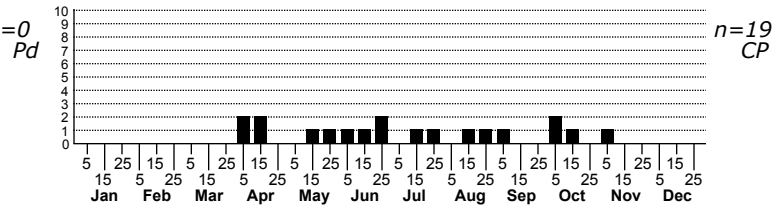

Doryodes fusselli Fussell's Doryodes

FAMILY: Erebidae SUBFAMILY: Erebinae TRIBE: Euclidiini
 TAXONOMIC_COMMENTS:

FIELD GUIDE DESCRIPTIONS:
 ONLINE PHOTOS:
 TECHNICAL DESCRIPTION, ADULTS: Lafontaine and Sullivan (2015)
 TECHNICAL DESCRIPTION, IMMATURE STAGES:

ID COMMENTS:

DISTRIBUTION: Please refer to the dot map.

FLIGHT COMMENT: Please refer to the flight charts.

HABITAT: Salt marshes and tidal creeks (Lafontaine and Sullivan, 2015)

FOOD: Captive larvae feed on Saltmarsh Cordgrass (<i>Spartina alterniflora</i>), which is probably a main host in the wild (Lafontaine and Sullivan, 2015).