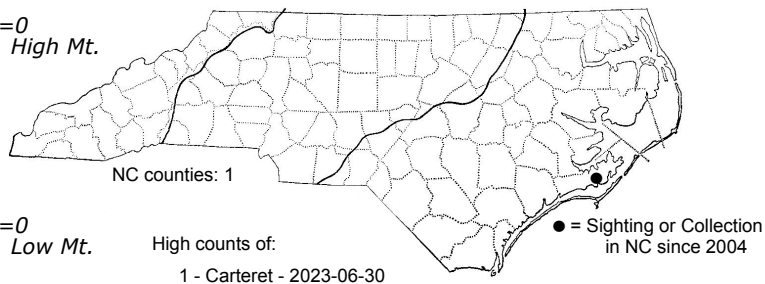

Catocala amica complex No common name

| Status | Rank |
|--------|--------|
| NC | US |
| NC | Global |

FAMILY: Erebidae SUBFAMILY: Erebinae TRIBE: Catocalini
TAXONOMIC_COMMENTS:

FIELD GUIDE DESCRIPTIONS:
ONLINE PHOTOS:
TECHNICAL DESCRIPTION, ADULTS:
TECHNICAL DESCRIPTION, IMMATURE STAGES: