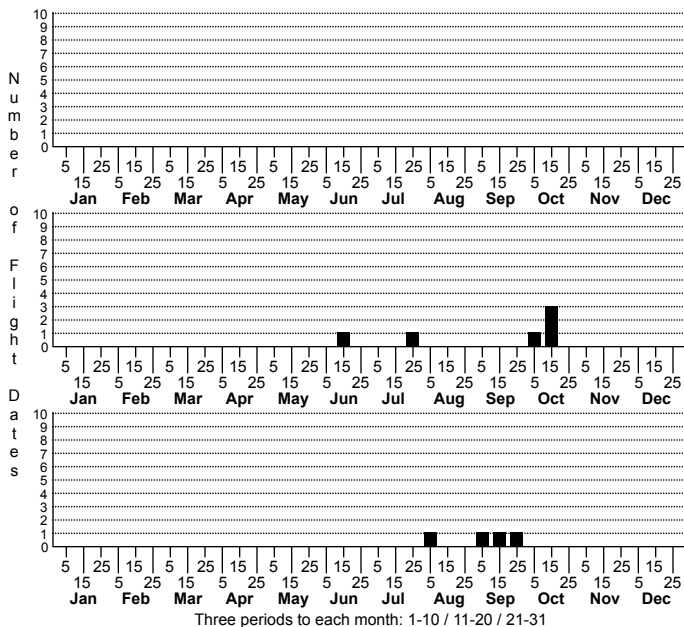

Catocala unidentified species No common name

FAMILY: Erebidae SUBFAMILY: Erebinae TRIBE: Catocalini
 TAXONOMIC_COMMENTS:

FIELD GUIDE DESCRIPTIONS:
 ONLINE PHOTOS:
 TECHNICAL DESCRIPTION, ADULTS:
 TECHNICAL DESCRIPTION, IMMATURE STAGES: