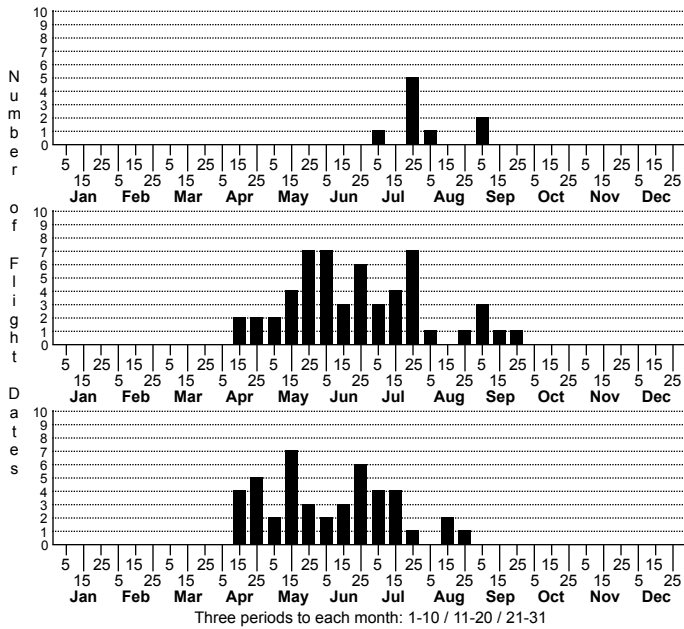

Paectes oculatrix Eyed Paectes Moth

FAMILY: Euteliidae SUBFAMILY: Euteliinae TRIBE:
TAXONOMIC_COMMENTS:

FIELD GUIDE DESCRIPTIONS: Covell (1984); Beadle and Leckie (2012)

ONLINE PHOTOS:

TECHNICAL DESCRIPTION, ADULTS:

TECHNICAL DESCRIPTION, IMMATURE STAGES:

ID COMMENTS:

DISTRIBUTION: Please refer to the dot map.

FLIGHT COMMENT: Please refer to the flight charts.

HABITAT: Our records come from a mixture of dry, open habitats to mesic forests

FOOD: Larvae feed on Poison Ivy (Wagner, 2005)

OBSERVATION_METHODS:

NATURAL HERITAGE PROGRAM RANKS: G5 S5

STATE PROTECTION: Has no legal protection, although permits are required to collect it on state parks and other public lands.

COMMENTS: