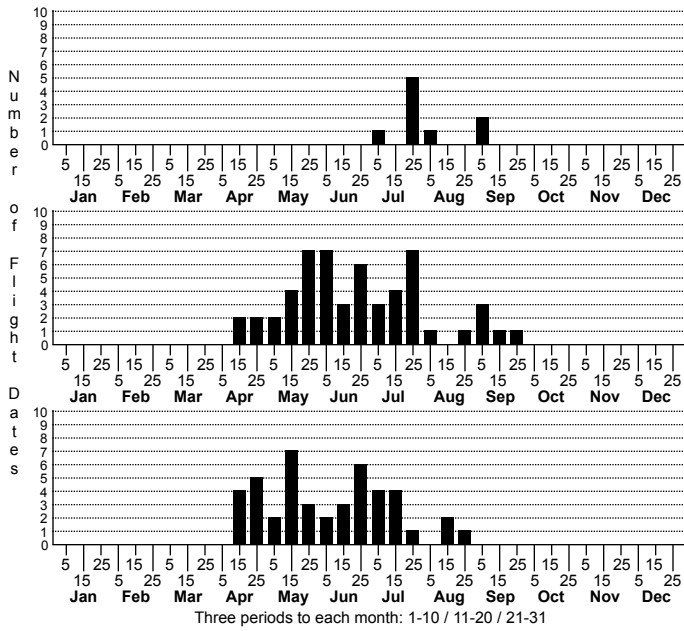

*Paectes oculatrix* Eyed Paectes Moth

FAMILY: Euteliidae SUBFAMILY: Euteliinae TRIBE:  
TAXONOMIC\_COMMENTS:

FIELD GUIDE DESCRIPTIONS: Covell (1984); Beadle and Leckie (2012)

ONLINE PHOTOS:

TECHNICAL DESCRIPTION, ADULTS:

TECHNICAL DESCRIPTION, IMMATURE STAGES:

ID COMMENTS:

DISTRIBUTION: Please refer to the dot map.

FLIGHT COMMENT: Please refer to the flight charts.

HABITAT: Our records come from a mixture of dry, open habitats to mesic forests