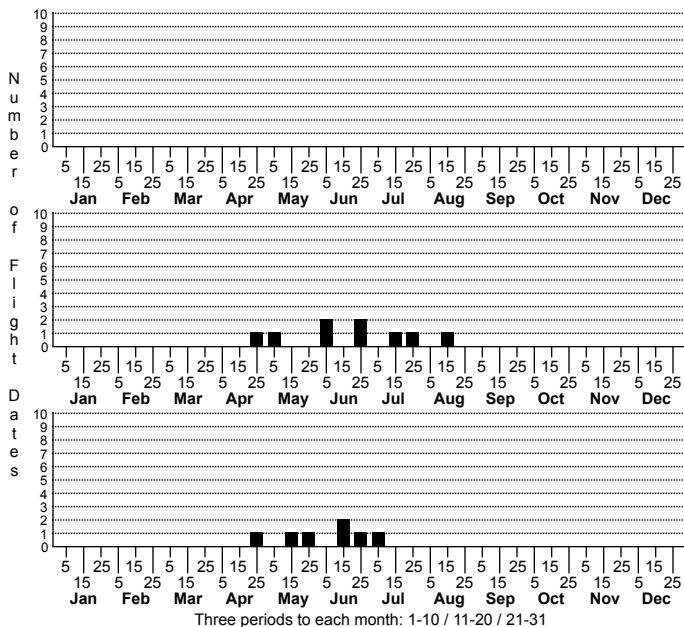

Baileya doubledayi Doubleday's Baileya

FAMILY: Nolidae SUBFAMILY: Risobinae TRIBE:
TAXONOMIC_COMMENTS:

FIELD GUIDE DESCRIPTIONS: Covell (1984); Beadle and Leckie (2012)

ONLINE PHOTOS:

TECHNICAL DESCRIPTION, ADULTS:

TECHNICAL DESCRIPTION, IMMATURE STAGES:

ID COMMENTS:

DISTRIBUTION: Please refer to the dot map.

FLIGHT COMMENT: Please refer to the flight charts.

HABITAT: Our records come almost entirely from riparian and other shoreline habitats.