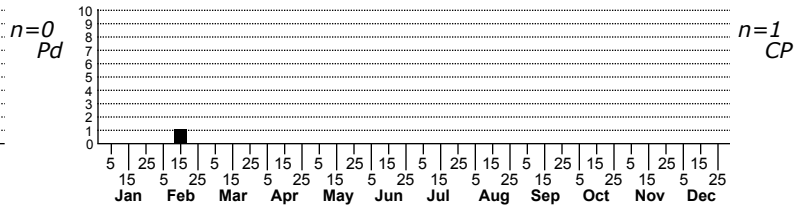

*Meganola unidentified species* No common name

Status	Rank
NC	US
NC	Global

FAMILY: Nolidae SUBFAMILY: Nolinae TRIBE:  
TAXONOMIC\_COMMENTS:

FIELD GUIDE DESCRIPTIONS:  
ONLINE PHOTOS:  
TECHNICAL DESCRIPTION, ADULTS:  
TECHNICAL DESCRIPTION, IMMATURE STAGES: