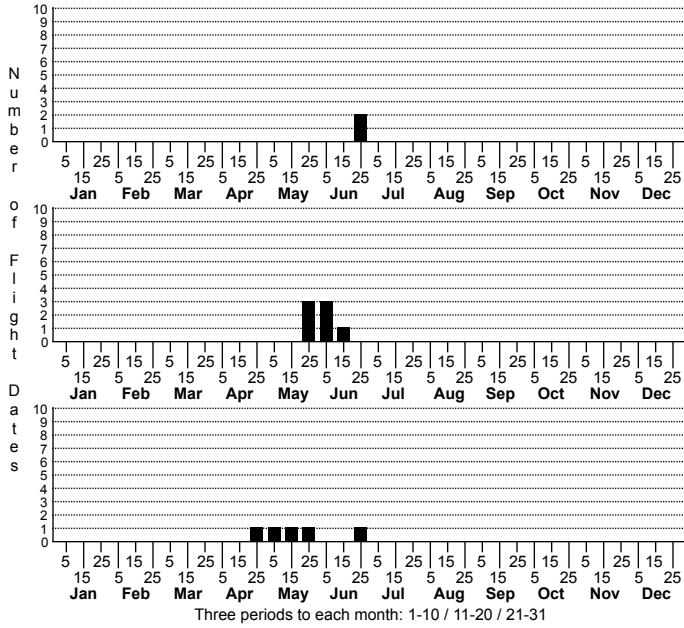

*Nola pustulata* Sharp-blotched Nola

FAMILY: Nolidae SUBFAMILY: Nolinae TRIBE:  
 TAXONOMIC\_COMMENTS:

FIELD GUIDE DESCRIPTIONS: Covell (1984)

ONLINE PHOTOS:

TECHNICAL DESCRIPTION, ADULTS:

TECHNICAL DESCRIPTION, IMMATURE STAGES:

ID COMMENTS:

DISTRIBUTION: Please refer to the dot map.

FLIGHT COMMENT: Please refer to the flight charts.

HABITAT: Most of our records come from pocosins and wetland edges in the Coastal Plain. In the Piedmont and Mountains, our few records appear to come from shorelines or other wet edges.