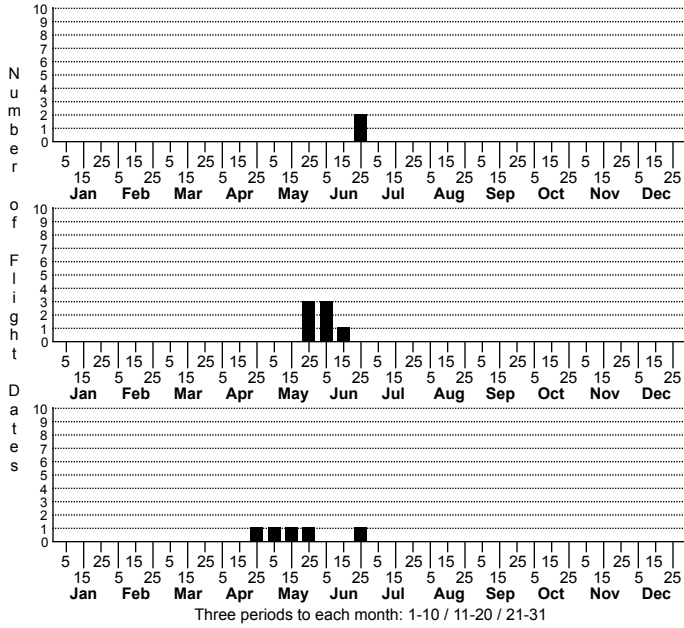

Nola pustulata Sharp-blotched Nola

FAMILY: Nolidae SUBFAMILY: Nolinae TRIBE:
TAXONOMIC_COMMENTS:

FIELD GUIDE DESCRIPTIONS: Covell (1984)

ONLINE PHOTOS:

TECHNICAL DESCRIPTION, ADULTS:

TECHNICAL DESCRIPTION, IMMATURE STAGES:

ID COMMENTS:

DISTRIBUTION: Please refer to the dot map.

FLIGHT COMMENT: Please refer to the flight charts.

HABITAT: Most of our records come from pocosins and wetland edges in the Coastal Plain. In the Piedmont and Mountains, our few records appear to come from shorelines or other wet edges.