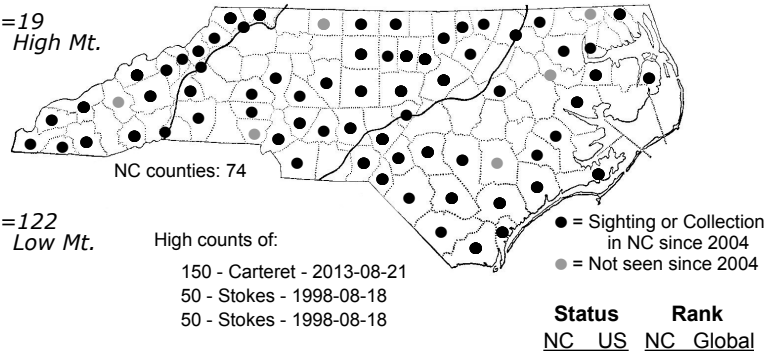

*Marimatha nigrofimbria* Black-bordered Lemon Moth

FAMILY: Noctuidae SUBFAMILY: Eustotiinae TRIBE:  
TAXONOMIC\_COMMENTS:

FIELD GUIDE DESCRIPTIONS: Covell (1984; as *Thioptera nigrofimbria*); Beadle and Leckie (2012)

ONLINE PHOTOS:

TECHNICAL DESCRIPTION, ADULTS:

TECHNICAL DESCRIPTION, IMMATURE STAGES:

ID COMMENTS:

DISTRIBUTION: Found statewide

FLIGHT COMMENT: Please refer to the flight charts.

HABITAT:

FOOD: Oligophagous, feeding on grasses. Wagner et al. (2013) specifically mention Crab Grass, with Panic Grass and Bluegrass in captivity. The range of habitats used by this species in the state suggest that a wide variety of grasses are used.