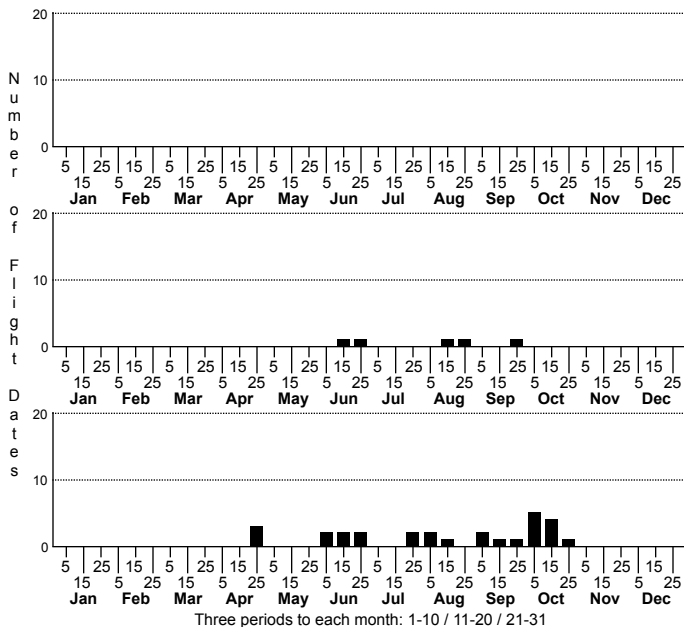

Eublemma minima Everlasting Bud Moth

FAMILY: Erebidae SUBFAMILY: Eublemminae TRIBE:
 TAXONOMIC_COMMENTS:

FIELD GUIDE DESCRIPTIONS: Covell (1984; as *Eumicremma minima*)

ONLINE PHOTOS:

TECHNICAL DESCRIPTION, ADULTS:

TECHNICAL DESCRIPTION, IMMATURE STAGES:

ID COMMENTS:

DISTRIBUTION: Please refer to the dot map.

FLIGHT COMMENT: Please refer to the flight charts.

HABITAT: Our records come mainly from open, herbaceous areas, including old fields, dune grasslands, savannas, and pond and lake shorelines.