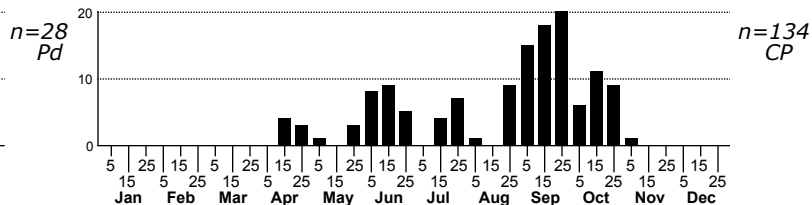

Eublemma minima Everlasting Bud Moth

FAMILY: Erebidae SUBFAMILY: Eublemminae TRIBE:
 TAXONOMIC_COMMENTS:

FIELD GUIDE DESCRIPTIONS: Covell (1984; as *Eumicremma minima*)

ONLINE PHOTOS:

TECHNICAL DESCRIPTION, ADULTS:

TECHNICAL DESCRIPTION, IMMATURE STAGES:

ID COMMENTS:

DISTRIBUTION: Please refer to the dot map.

FLIGHT COMMENT: Please refer to the flight charts.

HABITAT: Our records come mainly from open, herbaceous areas, including old fields, dune grasslands, savannas, and pond and lake shorelines.