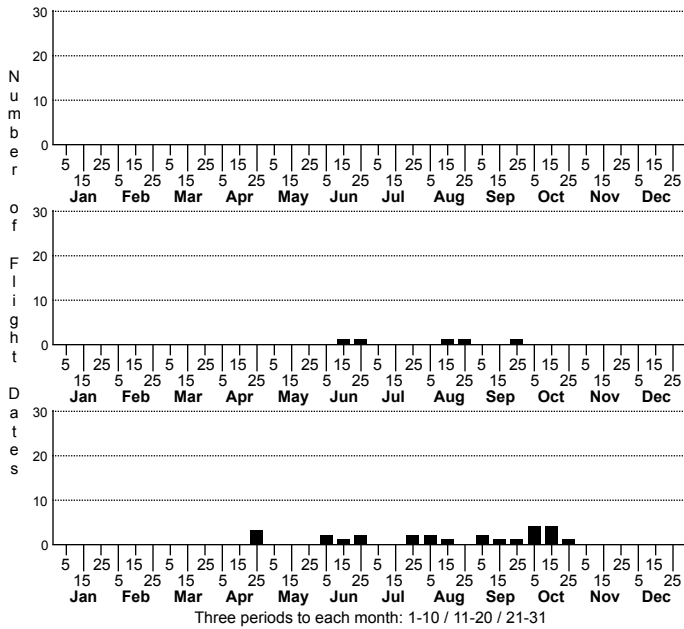

Eublemma minima Everlasting Bud Moth

FAMILY: Erebidae SUBFAMILY: Eublemminae TRIBE:
 TAXONOMIC_COMMENTS:

FIELD GUIDE DESCRIPTIONS: Covell (1984; as *Eumicremma minima*)

ONLINE PHOTOS:

TECHNICAL DESCRIPTION, ADULTS:

TECHNICAL DESCRIPTION, IMMATURE STAGES:

ID COMMENTS:

DISTRIBUTION: Please refer to the dot map.

FLIGHT COMMENT: Please refer to the flight charts.

HABITAT: Our records come mainly from open, herbaceous areas, including old fields, dune grasslands, savannas, and pond and lake shorelines.