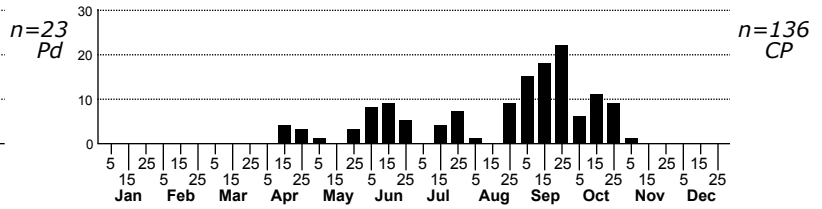

Eublemma minima Everlasting Bud Moth

FAMILY: Erebidae SUBFAMILY: Eublemminae TRIBE:
 TAXONOMIC_COMMENTS:

FIELD GUIDE DESCRIPTIONS: Covell (1984; as *Eumicremma minima*)

ONLINE PHOTOS:

TECHNICAL DESCRIPTION, ADULTS:

TECHNICAL DESCRIPTION, IMMATURE STAGES:

ID COMMENTS:

DISTRIBUTION: Please refer to the dot map.

FLIGHT COMMENT: Please refer to the flight charts.

HABITAT: Our records come mainly from open, herbaceous areas, including old fields, dune grasslands, savannas, and pond and lake shorelines