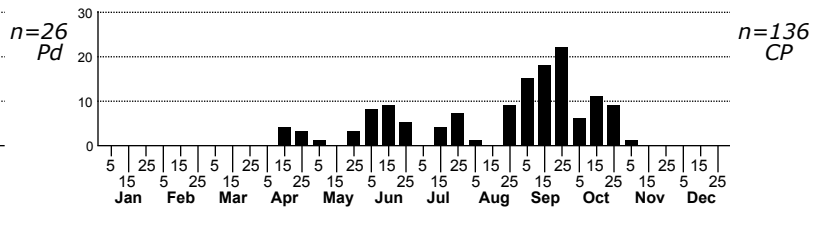

Eublemma minima Everlasting Bud Moth

FAMILY: Erebidae SUBFAMILY: Eublemminae TRIBE:
 TAXONOMIC_COMMENTS:

FIELD GUIDE DESCRIPTIONS: Covell (1984; as *Eumicremma minima*)

ONLINE PHOTOS:

TECHNICAL DESCRIPTION, ADULTS:

TECHNICAL DESCRIPTION, IMMATURE STAGES:

ID COMMENTS:

DISTRIBUTION: Please refer to the dot map.

FLIGHT COMMENT: Please refer to the flight charts.

HABITAT: Our records come mainly from open, herbaceous areas, including old fields, dune grasslands, savannas, and pond and lake shorelines.