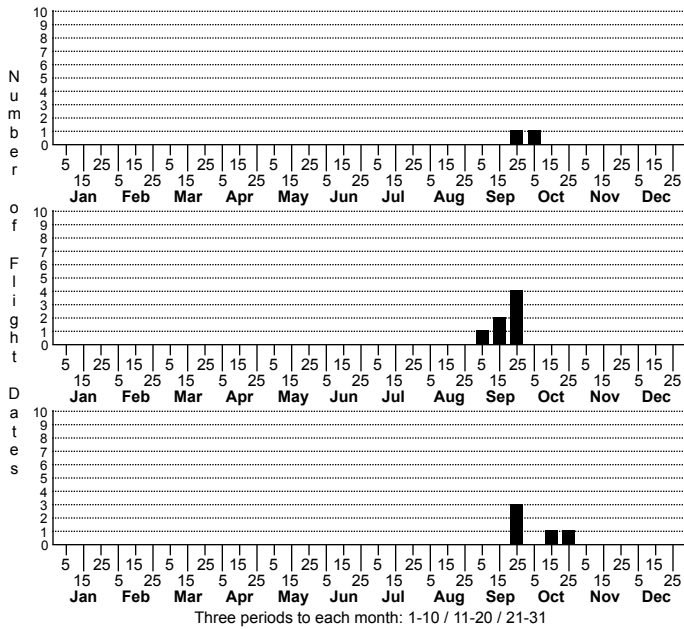

Papaipema furcata Ash Tip Borer Moth

FAMILY: Noctuidae SUBFAMILY: Noctuinae TRIBE: Apameini

TAXONOMIC COMMENTS: One of 44 species in this genus that occur in North America north of Mexico (Lafontaine and Schmidt, 2010, 2015), 30 of which have been recorded in North Carolina

FIELD GUIDE DESCRIPTIONS: Covell (1984); Beadle and Leckie (2012)

ONLINE PHOTOS:

TECHNICAL DESCRIPTION, ADULTS:

TECHNICAL DESCRIPTION, IMMATURE STAGES:

ID COMMENTS:

DISTRIBUTION: Please refer to the dot map.

FLIGHT COMMENT: Please refer to the flight charts.

HABITAT:

FOOD: Larvae reportedly feed on ash, including White Ash (<i>Fraxinus americana</i>) and Green Ash (<i>F. pennsylvanica</i>) (Wagner et al., 2011).