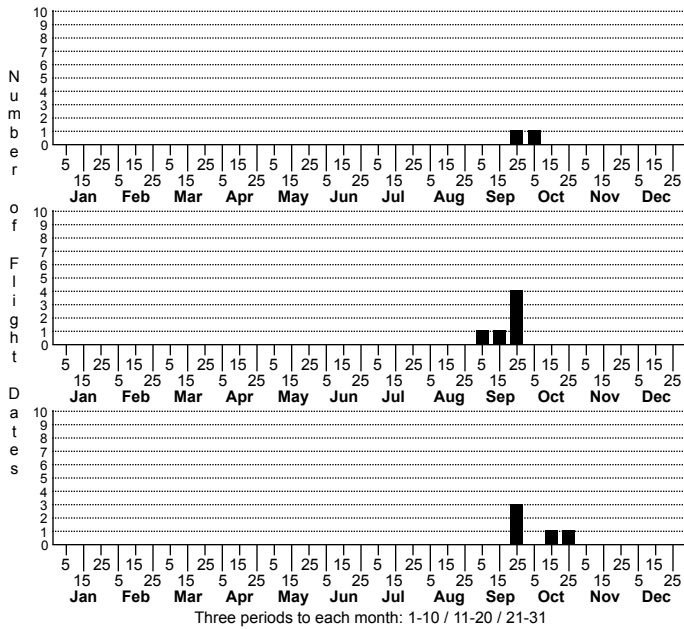

Papaipema furcata Ash Tip Borer Moth

FAMILY: Noctuidae SUBFAMILY: Noctuinae TRIBE: Apameini

TAXONOMIC COMMENTS: One of 44 species in this genus that occur in North America north of Mexico (Lafontaine and Schmidt, 2010, 2015), 30 of which have been recorded in North Carolina

FIELD GUIDE DESCRIPTIONS: Covell (1984); Beadle and Leckie (2012)

ONLINE PHOTOS:

TECHNICAL DESCRIPTION, ADULTS:

TECHNICAL DESCRIPTION, IMMATURE STAGES:

ID COMMENTS:

DISTRIBUTION: Please refer to the dot map.