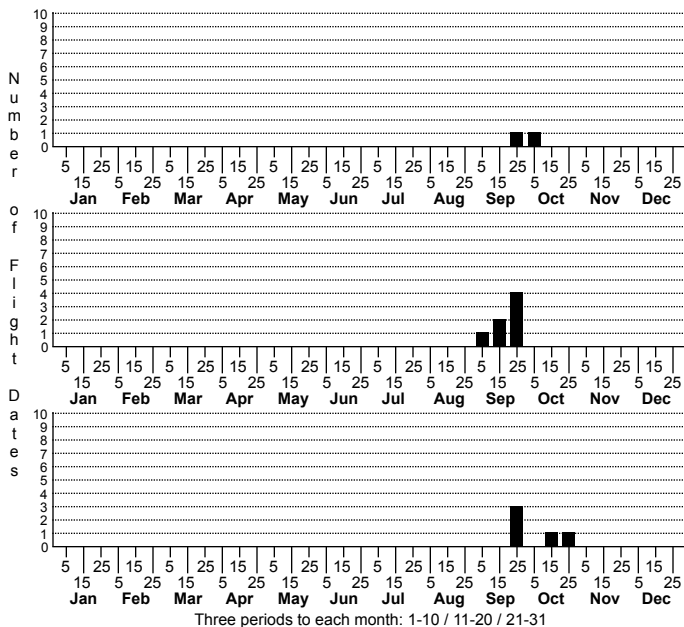

*Papaipema furcata* Ash Tip Borer Moth

FAMILY: Noctuidae SUBFAMILY: Noctuinae TRIBE: Apameini

TAXONOMIC COMMENTS: One of 44 species in this genus that occur in North America north of Mexico (Lafontaine and Schmidt, 2010, 2015), 30 of which have been recorded in North Carolina

FIELD GUIDE DESCRIPTIONS: Covell (1984); Beadle and Leckie (2012)

ONLINE PHOTOS:

TECHNICAL DESCRIPTION, ADULTS:

TECHNICAL DESCRIPTION, IMMATURE STAGES:

ID COMMENTS:

DISTRIBUTION: Please refer to the dot map.