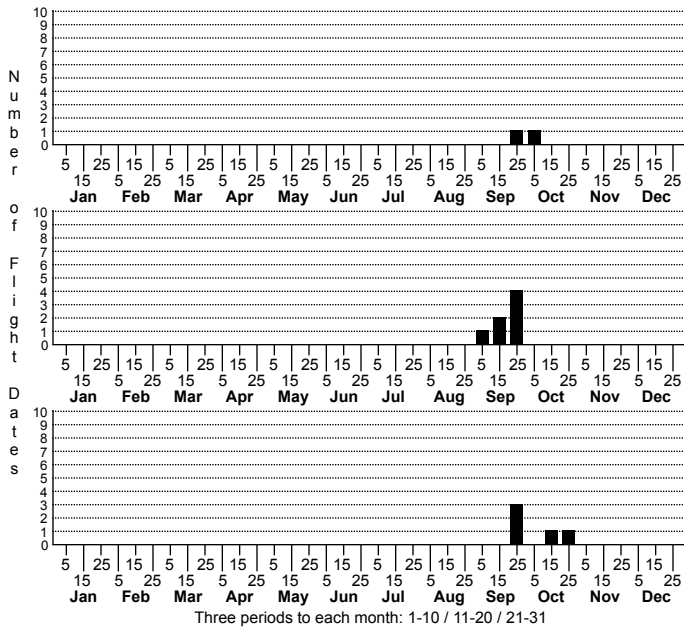

Papaipema furcata Ash Tip Borer Moth

FAMILY: Noctuidae SUBFAMILY: Noctuinae TRIBE: Apameini

TAXONOMIC COMMENTS: One of 44 species in this genus that occur in North America north of Mexico (Lafontaine and Schmidt, 2010, 2015), 30 of which have been recorded in North Carolina

FIELD GUIDE DESCRIPTIONS: Covell (1984); Beadle and Leckie (2012)

ONLINE PHOTOS:

TECHNICAL DESCRIPTION, ADULTS:

TECHNICAL DESCRIPTION, IMMATURE STAGES:

ID COMMENTS:

DISTRIBUTION: Please refer to the dot map.