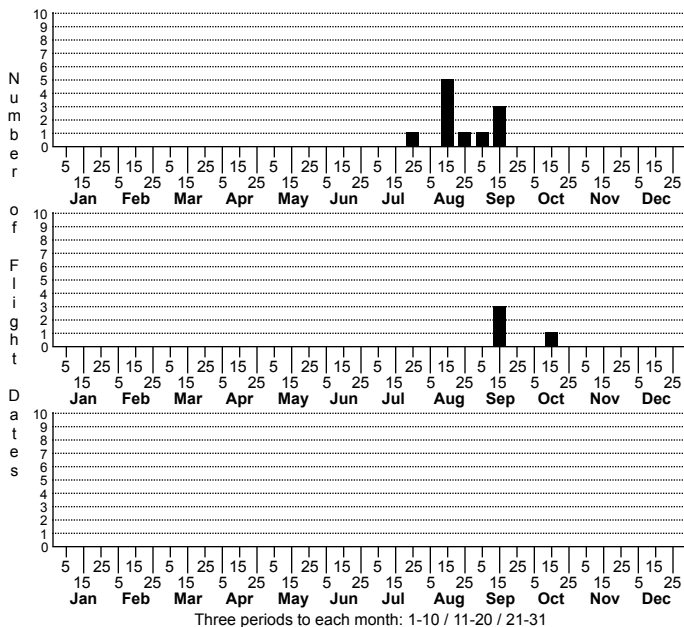

Papaipema unimoda Meadow Rue Borer

FAMILY: Noctuidae SUBFAMILY: Noctuinae TRIBE: Apameini

TAXONOMIC COMMENTS: One of 44 species in this genus that occur in North America north of Mexico (Lafontaine and Schmidt, 2010, 2015), 30 of which have been recorded in North Carolina

FIELD GUIDE DESCRIPTIONS: Beadle and Leckie (2012)

ONLINE PHOTOS:

TECHNICAL DESCRIPTION, ADULTS:

TECHNICAL DESCRIPTION, IMMATURE STAGES:

ID COMMENTS:

DISTRIBUTION: Please refer to the dot map.

FLIGHT COMMENT: Please refer to the flight charts.