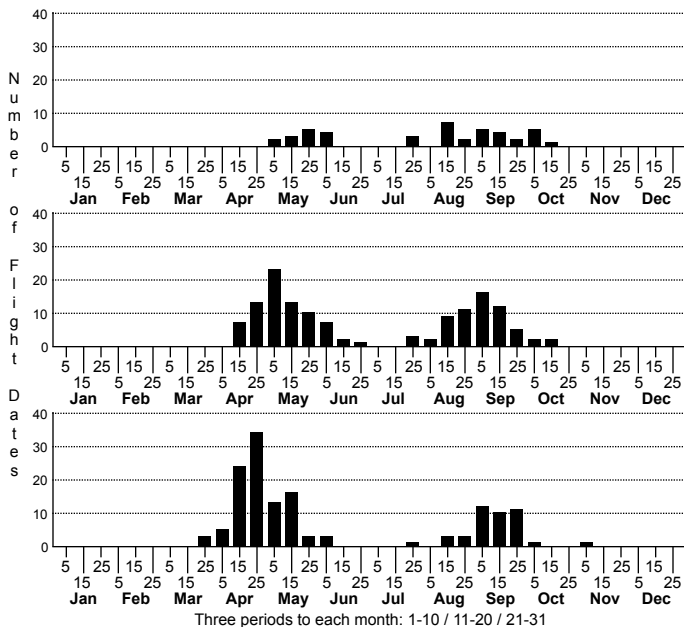

# *Athetis tarda* Slowpoke Moth

FAMILY: Noctuidae SUBFAMILY: Noctuinae TRIBE: Caradrinini  
 TAXONOMIC\_COMMENTS:

FIELD GUIDE DESCRIPTIONS: Covell (1984; as *Anorthodes tarda*); Beadle and Leckie (2012)

ONLINE PHOTOS:

TECHNICAL DESCRIPTION, ADULTS:

TECHNICAL DESCRIPTION, IMMATURE STAGES:

ID COMMENTS:

DISTRIBUTION: Please refer to the dot map.

FLIGHT COMMENT: Please refer to the flight charts.

HABITAT: Our records come from wet-mesic hardwood forests, including some peatland areas where oaks are absent