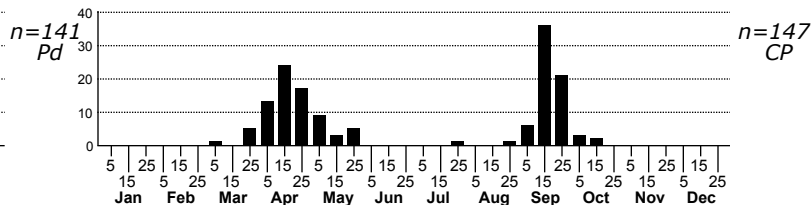

Athetis tarda Slowpoke Moth

FAMILY: Noctuidae SUBFAMILY: Noctuinae TRIBE: Caradrinini
 TAXONOMIC_COMMENTS:

FIELD GUIDE DESCRIPTIONS: Covell (1984; as *Anorthodes tarda*); Beadle and Leckie (2012)

ONLINE PHOTOS:

TECHNICAL DESCRIPTION, ADULTS:

TECHNICAL DESCRIPTION, IMMATURE STAGES:

ID COMMENTS:

DISTRIBUTION: Please refer to the dot map.

FLIGHT COMMENT: Please refer to the flight charts.

HABITAT: Our records come from wet-mesic hardwood forests, including some peatland areas where oaks are absent