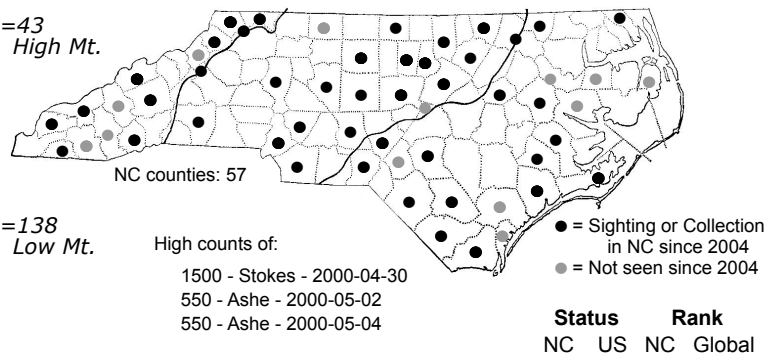

# *Athetis tarda* Slowpoke Moth

FAMILY: Noctuidae SUBFAMILY: Noctuinae TRIBE: Caradrinini  
 TAXONOMIC\_COMMENTS:

FIELD GUIDE DESCRIPTIONS: Covell (1984; as *Anorthodes tarda*); Beadle and Leckie (2012)

ONLINE PHOTOS:

TECHNICAL DESCRIPTION, ADULTS:

TECHNICAL DESCRIPTION, IMMATURE STAGES:

ID COMMENTS:

DISTRIBUTION: Please refer to the dot map.

FLIGHT COMMENT: Please refer to the flight charts.

HABITAT: Our records come from wet-mesic hardwood forests, including some peatland areas where oaks are absent

FOOD: Larvae have been reported on dead oak leaves (Wagner et al., 2011).

OBSERVATION\_METHODS:

NATURAL HERITAGE PROGRAM RANKS: G5 S5

STATE PROTECTION: Has no legal protection, although permits are required to collect it on state parks and other public lands.