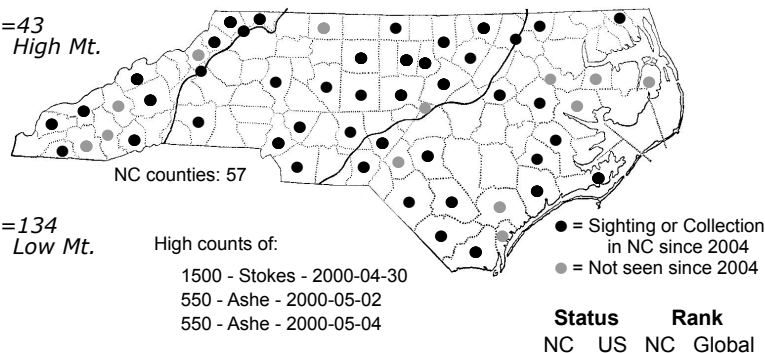

Athetis tarda Slowpoke Moth

FAMILY: Noctuidae SUBFAMILY: Noctuinae TRIBE: Caradrinini
 TAXONOMIC_COMMENTS:

FIELD GUIDE DESCRIPTIONS: Covell (1984; as *Anorthodes tarda*); Beadle and Leckie (2012)

ONLINE PHOTOS:

TECHNICAL DESCRIPTION, ADULTS:

TECHNICAL DESCRIPTION, IMMATURE STAGES:

ID COMMENTS:

DISTRIBUTION: Please refer to the dot map.

FLIGHT COMMENT: Please refer to the flight charts.

HABITAT: Our records come from wet-mesic hardwood forests, including some peatland areas where oaks are absent

FOOD: Larvae have been reported on dead oak leaves (Wagner et al., 2011).

OBSERVATION_METHODS:

NATURAL HERITAGE PROGRAM RANKS: G5 S5

STATE PROTECTION: Has no legal protection, although permits are required to collect it on state parks and other public lands.