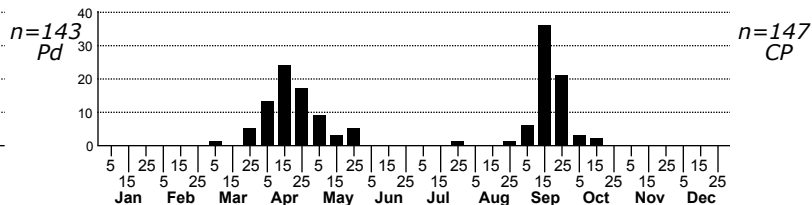

Athetis tarda Slowpoke Moth

FAMILY: Noctuidae SUBFAMILY: Noctuinae TRIBE: Caradrinini
TAXONOMIC_COMMENTS:

FIELD GUIDE DESCRIPTIONS: Covell (1984; as *Anorthodes tarda*); Beadle and Leckie (2012)

ONLINE PHOTOS:

TECHNICAL DESCRIPTION, ADULTS:

TECHNICAL DESCRIPTION, IMMATURE STAGES:

ID COMMENTS:

DISTRIBUTION: Please refer to the dot map.

FLIGHT COMMENT: Please refer to the flight charts.

HABITAT: Our records come from wet-mesic hardwood forests, including some peatland areas where oaks are absent

FOOD: Larvae have been reported on dead oak leaves (Wagner et al., 2011).

OBSERVATION_METHODS:

NATURAL HERITAGE PROGRAM RANKS: G5 S5

STATE PROTECTION: Has no legal protection, although permits are required to collect it on state parks and other public lands.

COMMENTS: