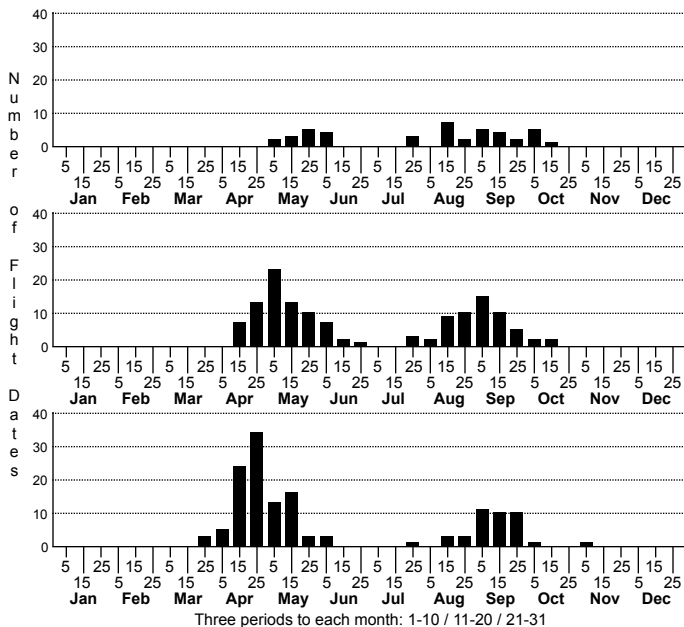

Athetis tarda Slowpoke Moth

FAMILY: Noctuidae SUBFAMILY: Noctuinae TRIBE: Caradrinini
 TAXONOMIC_COMMENTS:

FIELD GUIDE DESCRIPTIONS: Covell (1984; as *Anorthodes tarda*); Beadle and Leckie (2012)

ONLINE PHOTOS:

TECHNICAL DESCRIPTION, ADULTS:

TECHNICAL DESCRIPTION, IMMATURE STAGES:

ID COMMENTS:

DISTRIBUTION: Please refer to the dot map.

FLIGHT COMMENT: Please refer to the flight charts.

HABITAT: Our records come from wet-mesic hardwood forests, including some peatland areas where oaks are absent