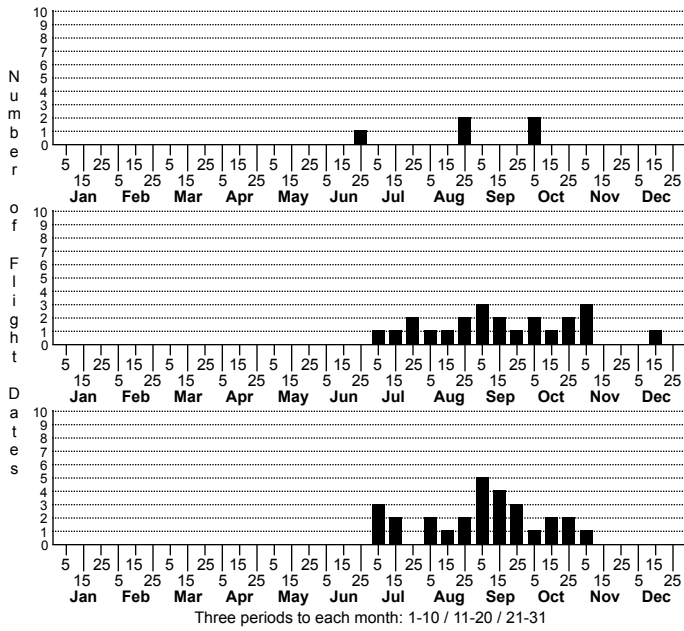

Spodoptera dolichos Dolichos Armyworm Moth

FAMILY: Noctuidae SUBFAMILY: Noctuinae TRIBE: Prodeniini
 TAXONOMIC_COMMENTS:

FIELD GUIDE DESCRIPTIONS: Covell (1984)

ONLINE PHOTOS:

TECHNICAL DESCRIPTION, ADULTS:

TECHNICAL DESCRIPTION, IMMATURE STAGES:

ID COMMENTS:

DISTRIBUTION: Please refer to the dot map.

FLIGHT COMMENT: Please refer to the flight charts.

HABITAT: Wagner et al. (2011) list croplands, waste places, and other open areas as habitats used by this species. Our records come mainly from barrier islands, coastal savannas, and sand ridges. Away from the Coastal Plain, habitats include residential areas and mountain forests. At least some of these records probably represent strays or migrants.