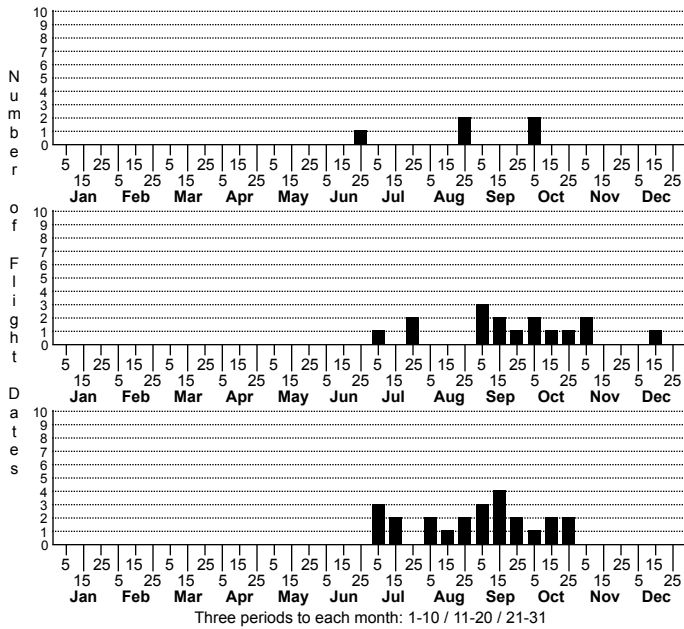

Spodoptera dolichos Dolichos Armyworm Moth

FAMILY: Noctuidae SUBFAMILY: Noctuinae TRIBE: Prodeniini
 TAXONOMIC_COMMENTS:

FIELD GUIDE DESCRIPTIONS: Covell (1984)

ONLINE PHOTOS:

TECHNICAL DESCRIPTION, ADULTS:

TECHNICAL DESCRIPTION, IMMATURE STAGES:

ID COMMENTS:

DISTRIBUTION: Please refer to the dot map.

FLIGHT COMMENT: Please refer to the flight charts.

HABITAT: Wagner et al. (2011) list croplands, waste places, and other open areas as habitats used by this species. Our records come mainly from barrier islands, coastal savannas, and sand ridges. Away from the Coastal Plain, habitats include residential areas and mountain forests. At least some of these records probably represent strays or migrants.