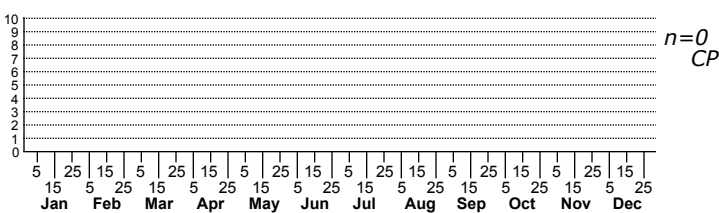

*Spodoptera unidentified species* No common name

High counts of:  
 1 - Ashe - 2011-08-18  
 1 - Gates - 2017-08-14  
 1 - Guilford - 2021-03-28

● = Sighting or Collection in NC since 2005

Status	Rank
NC	US
NC	Global