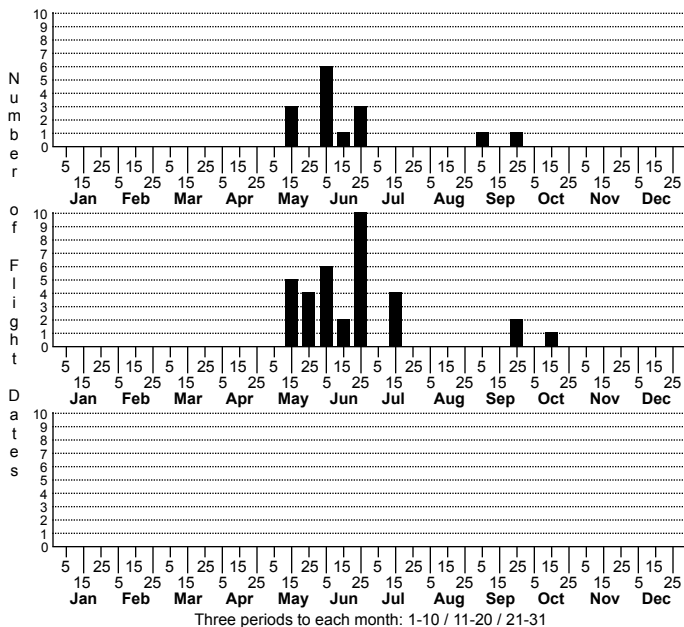

Elaphria festivoides complex No common name

FAMILY: Noctuidae SUBFAMILY: Noctuinae TRIBE: Elaphriini
 TAXONOMIC_COMMENTS:

FIELD GUIDE DESCRIPTIONS:
 ONLINE PHOTOS:
 TECHNICAL DESCRIPTION, ADULTS:
 TECHNICAL DESCRIPTION, IMMATURE STAGES: