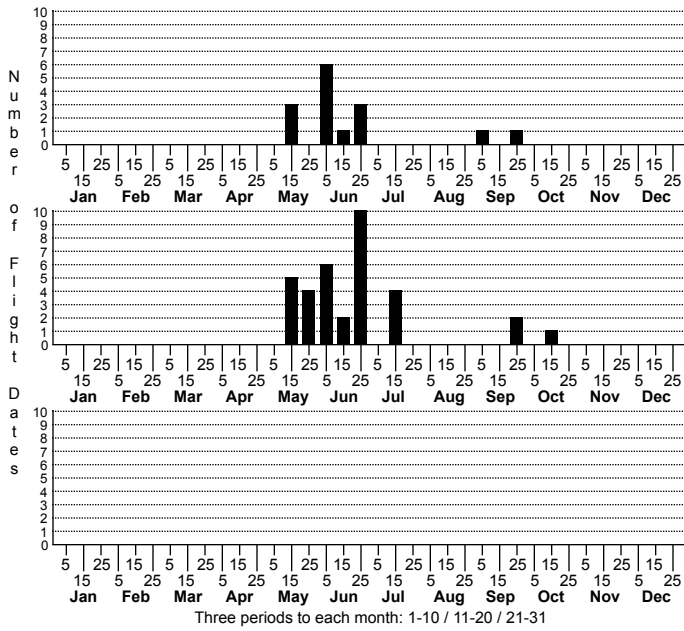

Elaphria festivoides complex No common name

FAMILY: Noctuidae SUBFAMILY: Noctuinae TRIBE: Elaphriini
 TAXONOMIC_COMMENTS:

FIELD GUIDE DESCRIPTIONS:
 ONLINE PHOTOS:
 TECHNICAL DESCRIPTION, ADULTS:
 TECHNICAL DESCRIPTION, IMMATURE STAGES: