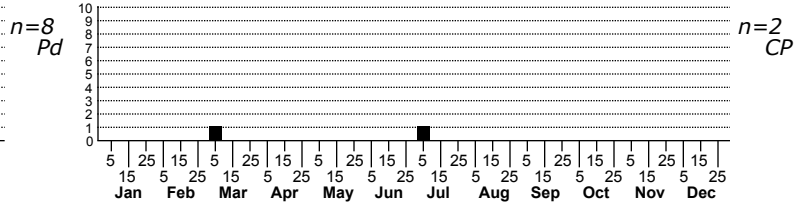

Elaphria unidentified species No common name

High counts of:
 1 - Warren - 2015-04-29
 1 - Pender - 2017-07-03
 1 - Guilford - 2018-05-05

Status	Rank
NC	US
NC	Global

FAMILY: Noctuidae SUBFAMILY: Noctuinae TRIBE: Elaphriini
 TAXONOMIC_COMMENTS:

FIELD GUIDE DESCRIPTIONS:
 ONLINE PHOTOS:
 TECHNICAL DESCRIPTION, ADULTS:
 TECHNICAL DESCRIPTION, IMMATURE STAGES:

ID COMMENTS:

DISTRIBUTION: Please refer to the dot map.

FLIGHT COMMENT: Please refer to the flight charts.