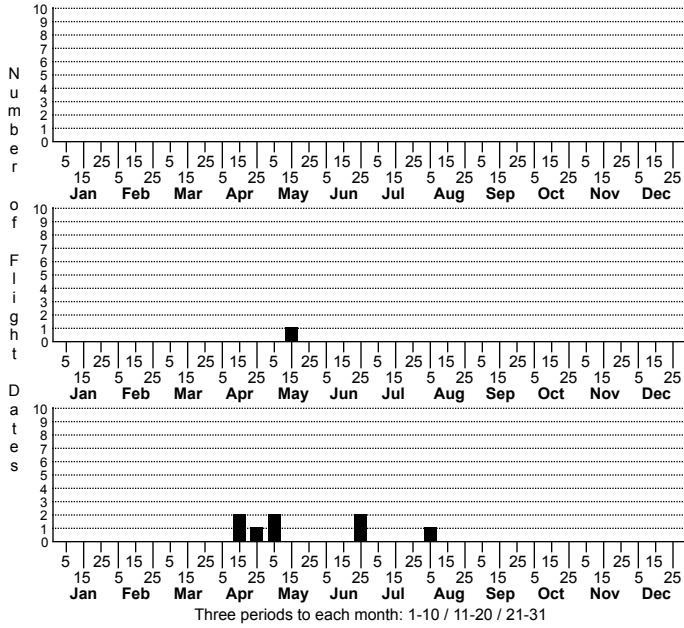

Elaphria unidentified species No common name

FAMILY: Noctuidae SUBFAMILY: Noctuinae TRIBE: Elaphriini
 TAXONOMIC_COMMENTS:

FIELD GUIDE DESCRIPTIONS:
 ONLINE PHOTOS:
 TECHNICAL DESCRIPTION, ADULTS:
 TECHNICAL DESCRIPTION, IMMATURE STAGES: