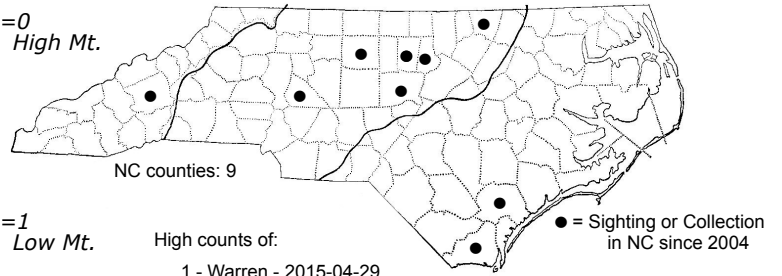

Elaphria unidentified species No common name

High counts of:
 1 - Warren - 2015-04-29
 1 - Pender - 2017-07-03
 1 - Guilford - 2018-05-05

Status	Rank
NC	US
NC	Global

FAMILY: Noctuidae SUBFAMILY: Noctuinae TRIBE: Elaphriini
 TAXONOMIC_COMMENTS: