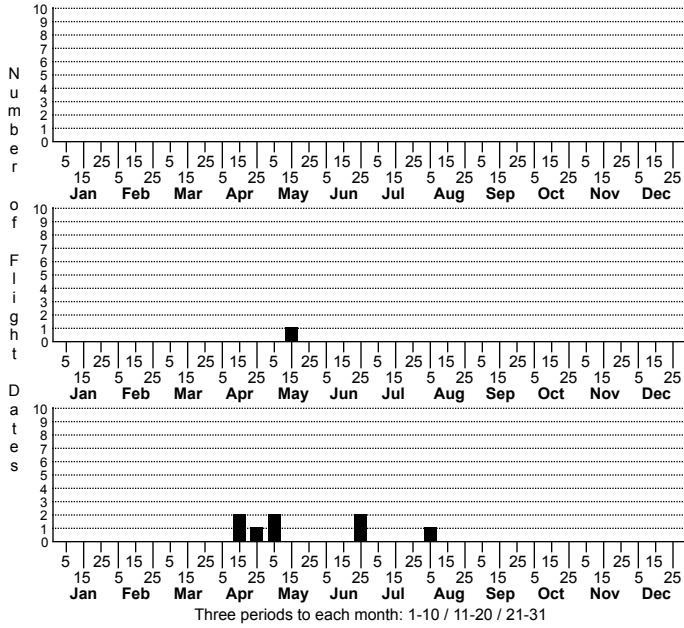

Elaphria unidentified species No common name

High counts of:
 1 - Warren - 2015-04-29
 1 - Pender - 2017-07-03
 1 - Guilford - 2018-05-05

Status	Rank
NC	US
NC	Global

FAMILY: Noctuidae SUBFAMILY: Noctuinae TRIBE: Elaphriini
 TAXONOMIC_COMMENTS:

FIELD GUIDE DESCRIPTIONS:
 ONLINE PHOTOS:
 TECHNICAL DESCRIPTION, ADULTS:
 TECHNICAL DESCRIPTION, IMMATURE STAGES:

ID COMMENTS:

DISTRIBUTION: Please refer to the dot map.

FLIGHT COMMENT: Please refer to the flight charts.