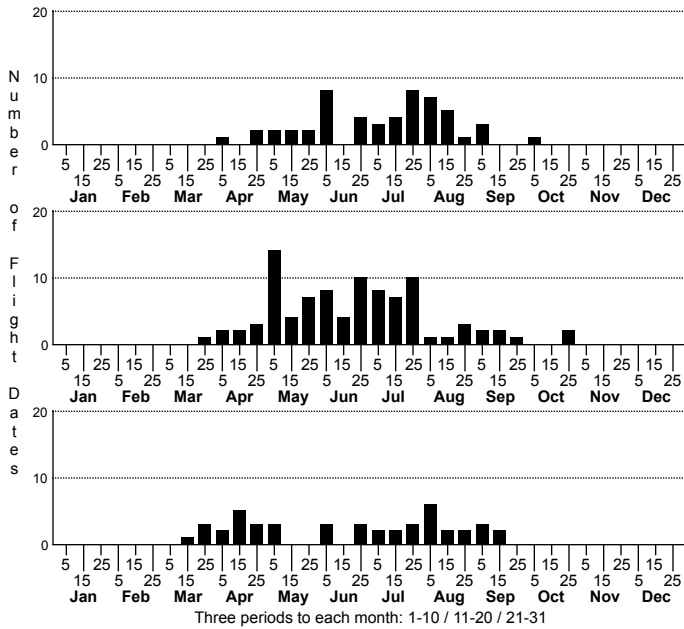

# *Condica vecors* Dusky Groundling Moth

FAMILY: Noctuidae SUBFAMILY: Condicinae TRIBE: Condicini  
 TAXONOMIC\_COMMENTS:

FIELD GUIDE DESCRIPTIONS: Covell (1984; as *Platysenta vecors*); Beadle and Leckie (2012)

ONLINE PHOTOS:

TECHNICAL DESCRIPTION, ADULTS:

TECHNICAL DESCRIPTION, IMMATURE STAGES:

ID COMMENTS:

DISTRIBUTION: Please refer to the dot map.

FLIGHT COMMENT: Please refer to the flight charts.

HABITAT:

FOOD: Polyphagous, feeding on several species of forbs, including Joe Pye Weed, Snakeroot, and Dog Fennel (Wagner et al., 2011)