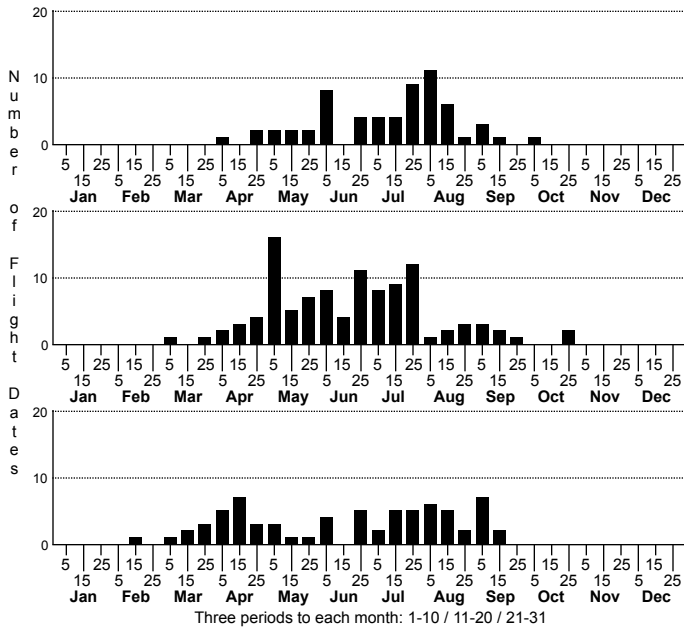

Condica vecors Dusky Groundling Moth

FAMILY: Noctuidae SUBFAMILY: Condicinae TRIBE: Condicini
 TAXONOMIC_COMMENTS:

FIELD GUIDE DESCRIPTIONS: Covell (1984; as *Platysenta vecors*); Beadle and Leckie (2012)

ONLINE PHOTOS:

TECHNICAL DESCRIPTION, ADULTS:

TECHNICAL DESCRIPTION, IMMATURE STAGES:

ID COMMENTS:

DISTRIBUTION: Please refer to the dot map.

FLIGHT COMMENT: Please refer to the flight charts.

HABITAT:

FOOD: Polyphagous, feeding on several species of forbs, including Joe Pye Weed, Snakeroot, and Dog Fennel (Wagner et al., 2011)