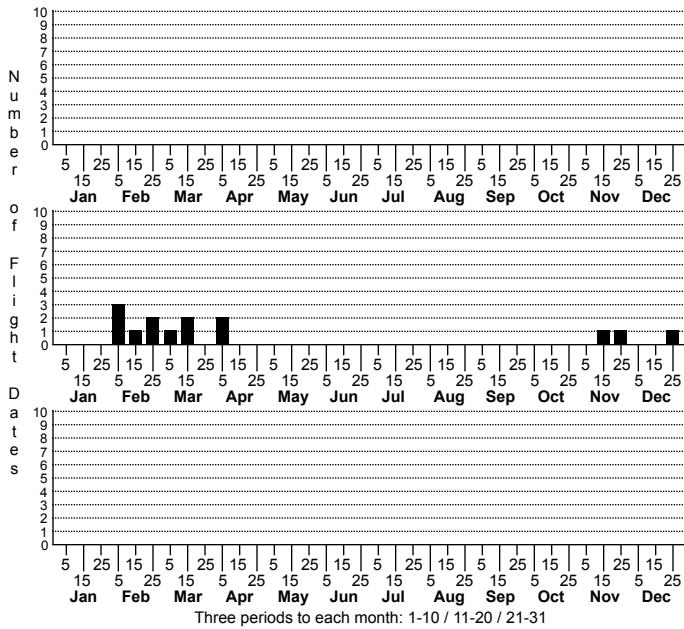

*Lithophane scottae* No common name

High counts of:  
 1 - Ashe - 2014-04-02  
 1 - Buncombe - 2018-12-31  
 1 - Madison - 2018-11-19

Status	Rank
NC	US
NC	Global

FAMILY: Noctuidae SUBFAMILY: Noctuinae TRIBE: Xylenini

TAXONOMIC\_COMMENTS: One of 51 species in this genus that occur in North America (Lafontaine and Schmidt, 2010, 2015), 25 of which have been recorded in North Carolina

FIELD GUIDE DESCRIPTIONS:

ONLINE PHOTOS: