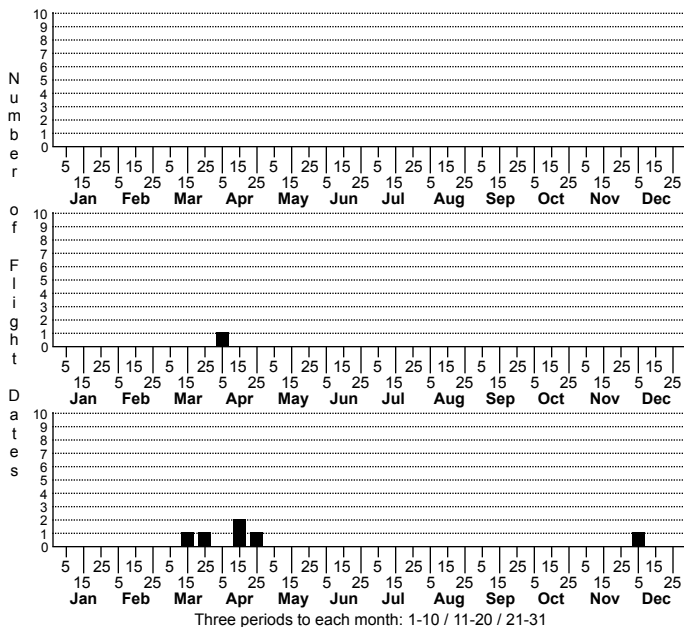

Lithophane unidentified species No common name

High counts of:
 1 - Wake - 2006-04-12
 1 - Wake - 2007-04-12
 1 - McDowell - 2015-12-07

Status	Rank
NC	US
NC	Global

FAMILY: Noctuidae SUBFAMILY: Noctuinae TRIBE: Xylenini
 TAXONOMIC_COMMENTS:

FIELD GUIDE DESCRIPTIONS:
 ONLINE PHOTOS:
 TECHNICAL DESCRIPTION, ADULTS:
 TECHNICAL DESCRIPTION, IMMATURE STAGES:

ID COMMENTS:

DISTRIBUTION: Please refer to the dot map.

FLIGHT COMMENT: Please refer to the flight charts.