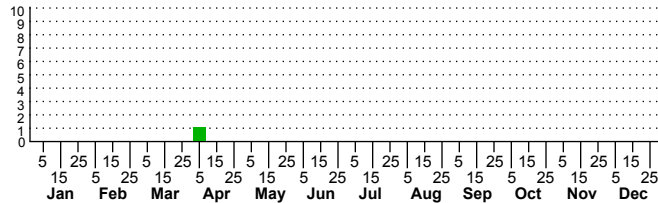

$n=2$
HM

$n=0$
Pd

$n=1$
LM

$n=0$
CP

Cleidogona lachesis

Three periods to each month: 1-10 / 11-20 / 21-31

NC Biodiversity Project: nc-biodiversity.com