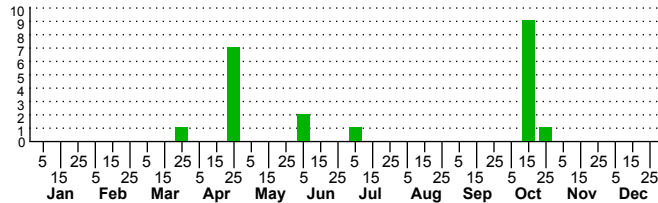

$n=5$
HM

$n=7$
Pd

$n=21$
LM

$n=2$
CP

Pseudopolydesmus canadensis

Three periods to each month: 1-10 / 11-20 / 21-31

NC Biodiversity Project: nc-biodiversity.com