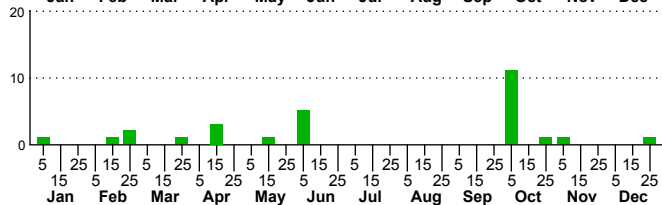

$n=0$
HM

$n=0$
LM

$n=28$
Pd

$n=19$
CP

Pseudopolydesmus serratus

Three periods to each month: 1-10 / 11-20 / 21-31

NC Biodiversity Project: nc-biodiversity.com