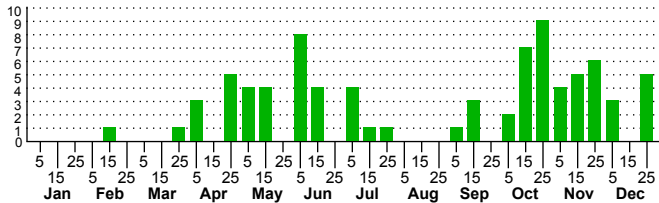

$n=81$
HM

$n=0$
Pd

$n=12$
LM

$n=0$
CP

Nannaria scutellaria

Three periods to each month: 1-10 / 11-20 / 21-31

NC Biodiversity Project: nc-biodiversity.com