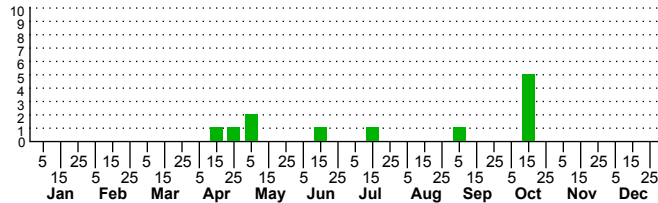

$n=81$
HM

$n=0$
Pd

$n=12$
LM

$n=0$
CP

Nannaria scutellaria

Three periods to each month: 1-10 / 11-20 / 21-31

NC Biodiversity Project: nc-biodiversity.com