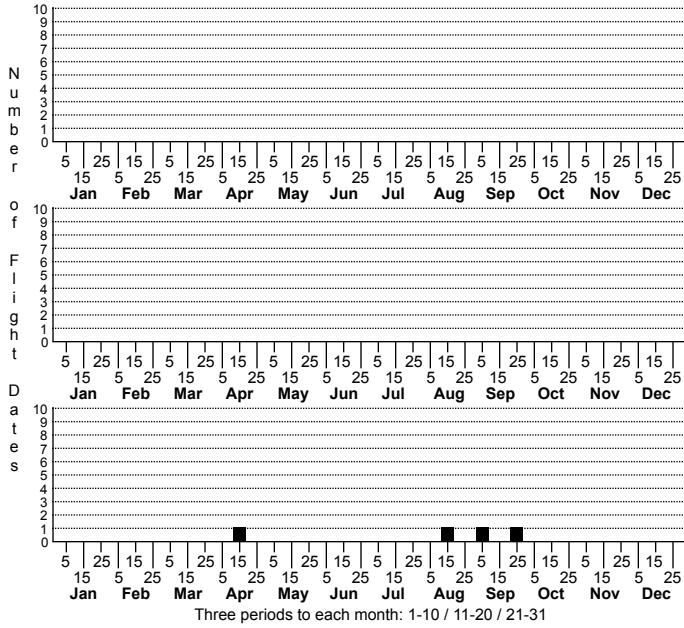

*Neolithobius latzelii* No common name

High counts of:  
3 - Chatham - 2024-04-13  
1 - Guilford - 1910-08-14

Status		Rank	
NC	US	NC	Global

FAMILY: Lithobiidae SUBFAMILY: TRIBE:  
TAXONOMIC\_COMMENTS:

FIELD GUIDE DESCRIPTIONS:  
ONLINE PHOTOS: