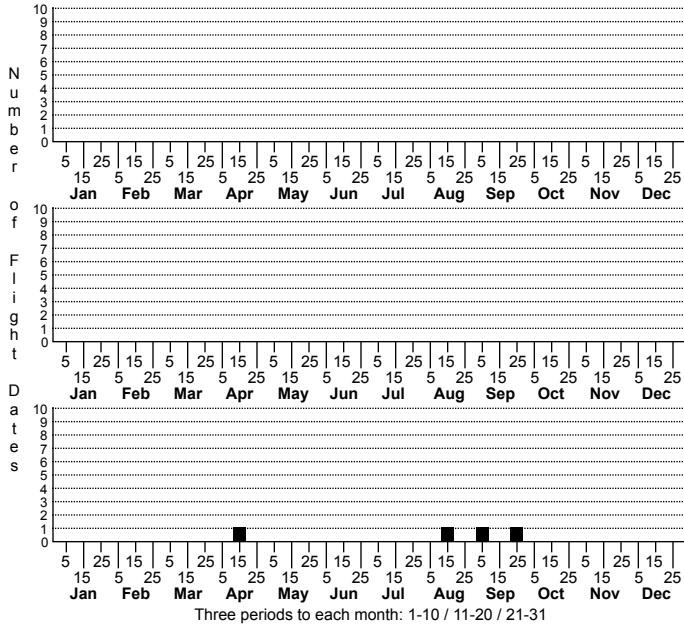

*Neolithobius latzelii* No common name

FAMILY: Lithobiidae SUBFAMILY: TRIBE:  
 TAXONOMIC\_COMMENTS:

FIELD GUIDE DESCRIPTIONS:  
 ONLINE PHOTOS:

ID COMMENTS:

DISTRIBUTION: Please refer to the dot map.

HABITAT: