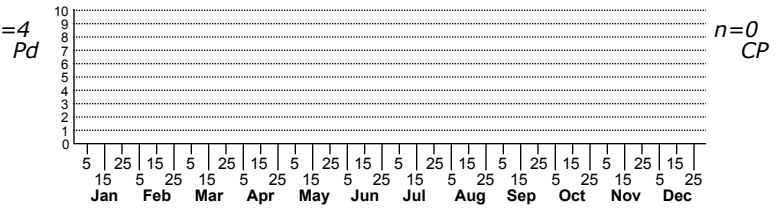

*Neolithobius latzelii* No common name

FAMILY: Lithobiidae SUBFAMILY: TRIBE:  
 TAXONOMIC\_COMMENTS:

FIELD GUIDE DESCRIPTIONS:  
 ONLINE PHOTOS:

ID COMMENTS:

DISTRIBUTION: Please refer to the dot map.

HABITAT: