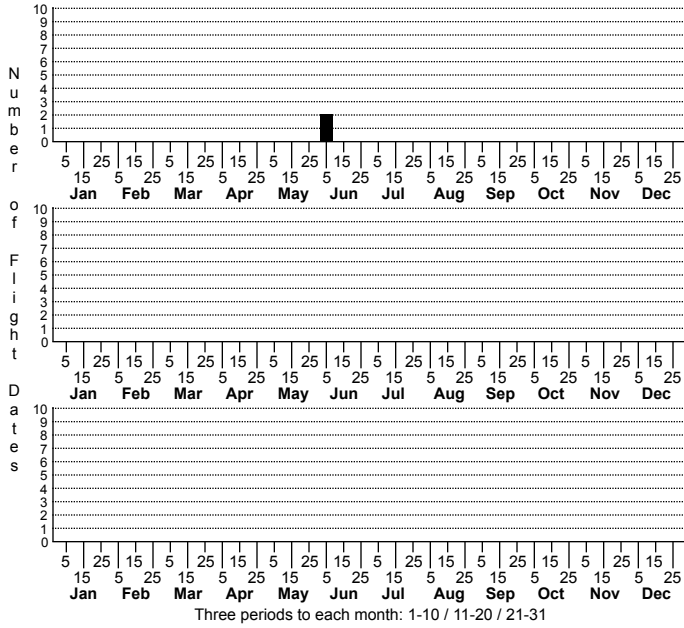

*Paitobius adelus* No common name

FAMILY: Lithobiidae SUBFAMILY: TRIBE:  
 TAXONOMIC\_COMMENTS:

FIELD GUIDE DESCRIPTIONS:  
 ONLINE PHOTOS:

ID COMMENTS:

DISTRIBUTION: NY, PA, VA, NC. A northern species, limited to high mountains in NC.

HABITAT: Leaf litter, woody debris in high elevation forests.

OBSERVATION\_METHODS:

NATURAL HERITAGE PROGRAM RANKS:

STATE PROTECTION:

COMMENTS: