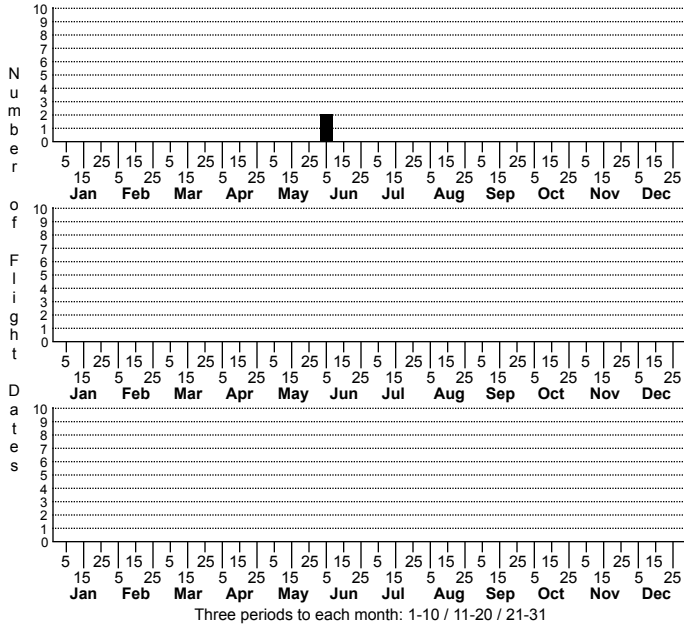

Paitobius adelus No common name

FAMILY: Lithobiidae SUBFAMILY: TRIBE:
TAXONOMIC_COMMENTS:

FIELD GUIDE DESCRIPTIONS:
ONLINE PHOTOS:

ID COMMENTS:

DISTRIBUTION: NY, PA, VA, NC. A northern species, limited to high mountains in NC.

HABITAT: Leaf litter, woody debris in high elevation forests.

OBSERVATION_METHODS:

NATURAL HERITAGE PROGRAM RANKS:

STATE PROTECTION:

COMMENTS: