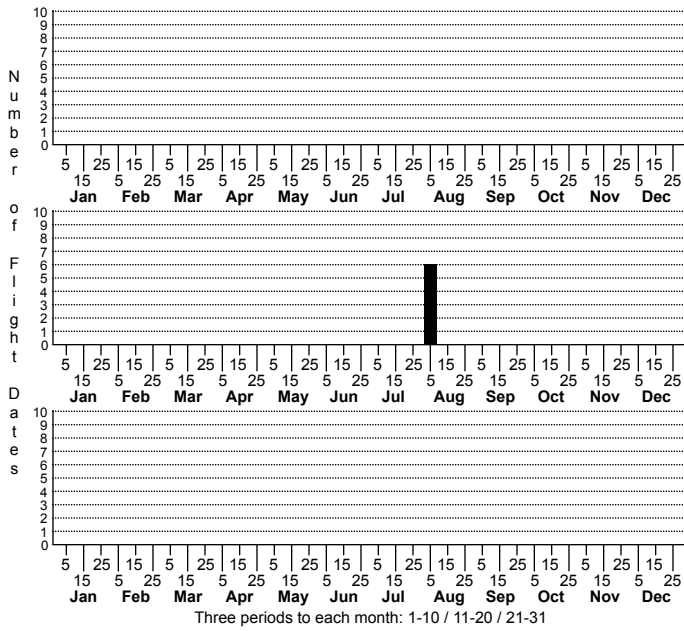

Paitobius carolinae No common name

n=0
High Mt.

n=6
Low Mt.

High counts of:

- 1 - Buncombe - 1910-08-05
- 1 - Buncombe - 1910-08-01
- 1 - Buncombe - 1910-08-05

● = Sighting or Collection in NC since 2004
○ = Not seen since 2004