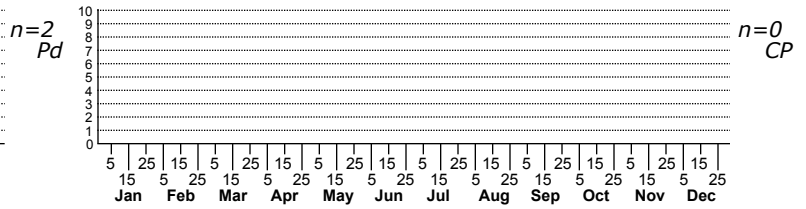

Paitobius naiwatus No common name

FAMILY: Lithobiidae SUBFAMILY: TRIBE:
 TAXONOMIC_COMMENTS:

FIELD GUIDE DESCRIPTIONS:
 ONLINE PHOTOS:

ID COMMENTS:

DISTRIBUTION: GA, KY, NC, SC, TN, VA

HABITAT: Leaf Litter