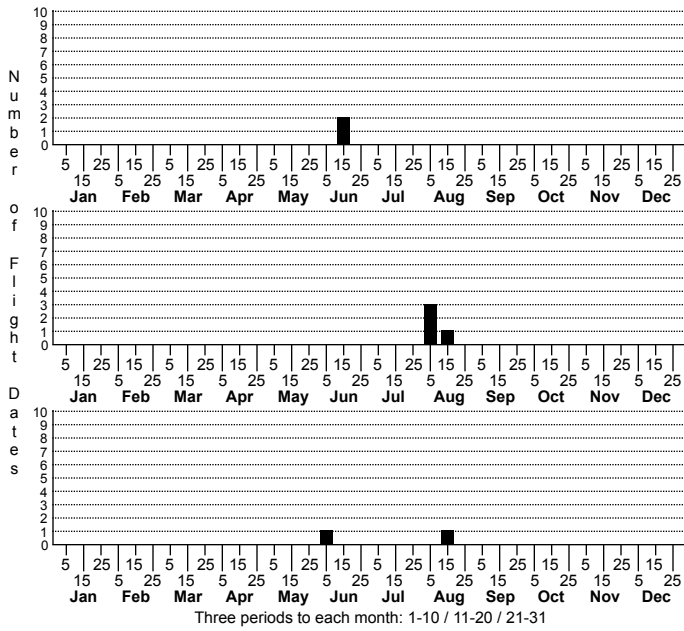

Paitobius naiwatus No common name

FAMILY: Lithobiidae SUBFAMILY: TRIBE:
 TAXONOMIC_COMMENTS:

FIELD GUIDE DESCRIPTIONS:
 ONLINE PHOTOS:

ID COMMENTS:

DISTRIBUTION: GA, KY, NC, SC, TN, VA

HABITAT: Leaf Litter